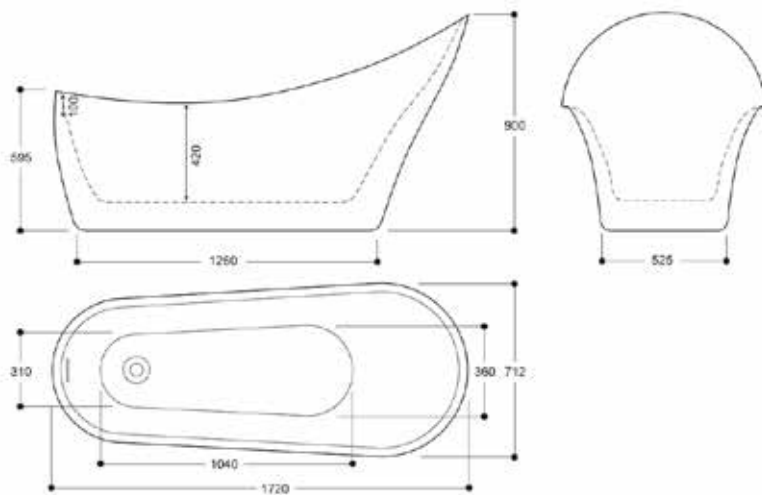

Malham 1720 x 712mm Freestanding Bath INSTEA106CO

Specification

Finish	Copper Effect
Dimensions	595-900(h) x 1720(w) x 712(d) mm
Weight	40kg
Bath Type	Freestanding bath
Tapholes	Cannot be drilled
Water Capacity	234 Litres
Legs Supplied	Yes
Leg Fixing Type	Pre-fitted
Legs Adjustable	Yes
Bath Surface Material	Acrylic
Bath Surface Material Thickness	3.5mm
Waste Supplied	Yes
Overflow Supplied	No
Overflow Height	364mm
Encapsulated Base Board	Yes
Base Board Material	MDF
Material Used to Cover Base Board	Fiberglass