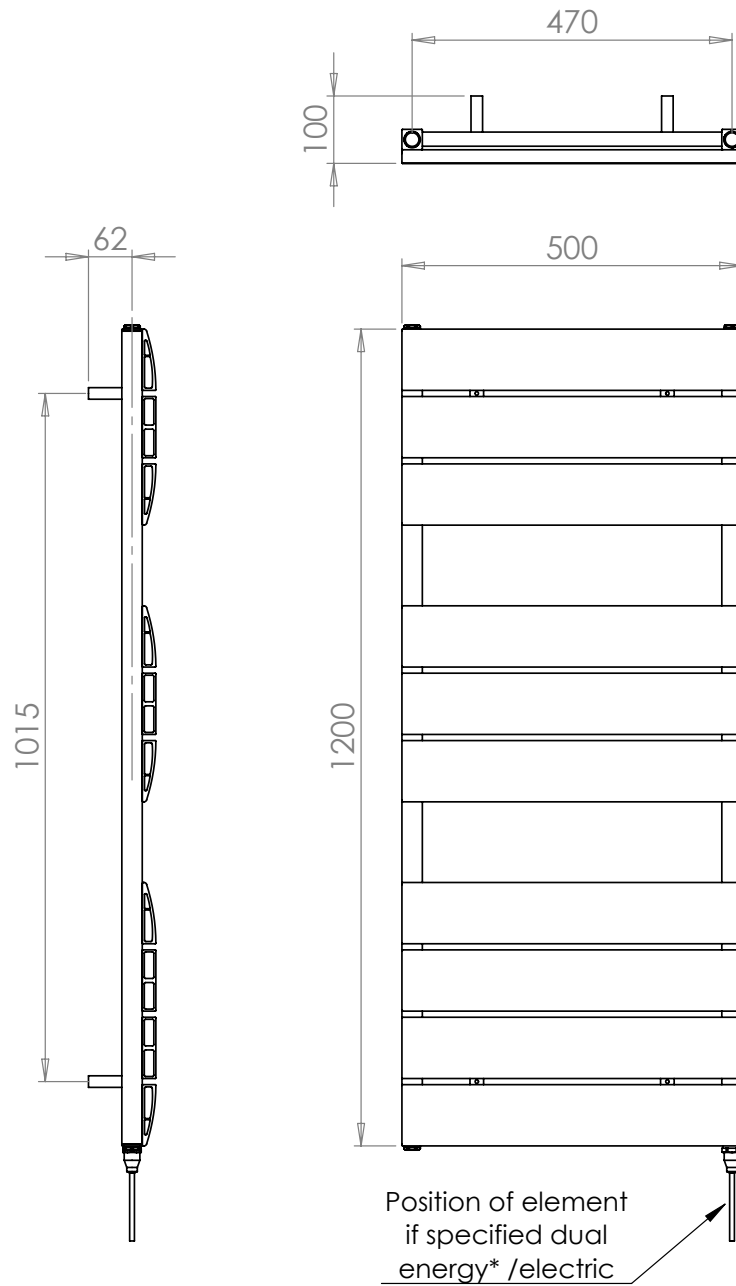

Luna 1200 x 500mm Towel Rail (Heating Only) LUN12050WH

Specification

Finish	White
Dimensions	1200(h) x 500(w) x 100(d) mm
Weight	7.9kg
BTU Output/Hr	2655
Watts @ Δ T50°C	778
Bars	3-3-4
Pipe Centres	470mm
Electric Element Wattage	-
Face to Face Connections	-
Radiator Columns	-
Material	Aluminium

All heat outputs are shown at 50°C Δ t in compliance with BSEN442. Watts and Btu's apply to Heating and Dual Fuel only.

Key Features + Benefits

10
Years
Guarantee

AL
Aluminium

Certifications + Approvals

Technical Data Sheet | Designer Towel Rails

Luna 1200 x 500mm Towel Rail (Heating Only) LUN12050WH

*Dual energy models require a conversion-tee, consult relevant drawing for details.