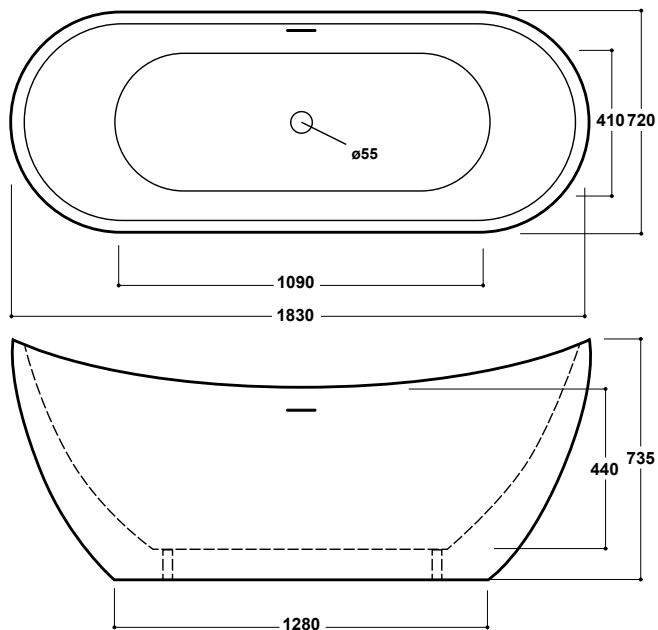

Loch 1830 x 720mm Freestanding Bath INST901207

Specification

Finish	White
Dimensions	730(h) x 1830(w) x 720(d) mm
Weight	44kg
Bath Type	Freestanding bath
Tapholes	Cannot be drilled
Water Capacity	230 Litres
Legs Supplied	Yes
Leg Fixing Type	Pre-fitted
Legs Adjustable	Yes
Bath Surface Material	Acrylic
Bath Surface Material Thickness	3.5mm
Waste Supplied	Yes
Overflow Supplied	354mm
Overflow Height	Yes
Encapsulated Base Board	Yes
Base Board Material	MDF
Material Used to Cover Base Board	Fiberglass