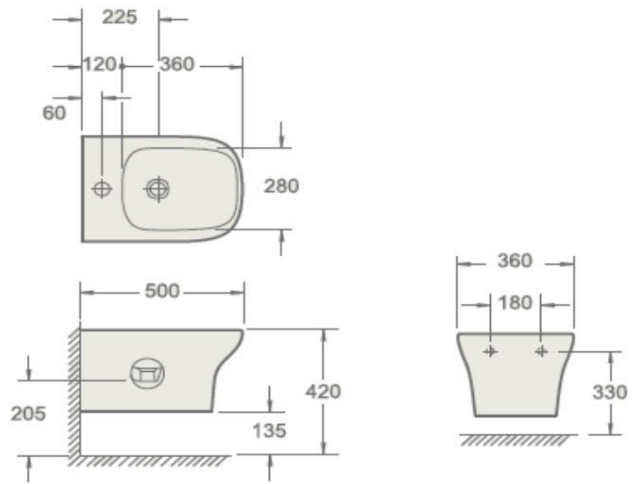

Product Code	INSLO031
---------------------	----------

Instinct - INSLO031 Loch Wall Mounted One Taphole Bidet in White (500 x 360 x 285)

Category:	Toilets	Weight	18.50 KG	Range	Loch
Guarantee:	Sanitaryware		25 Years	Instinct Code	INSLO031
	Cistern Fittings		3 Years	Colour:	White
	Seats		1 Year	EAN CODE	5056143410775

Dimensions are in Millimetres except thread sizes which are BSP imperial

Features:	Approvals:	British Standard	
Easy to Clean Glaze		CE Approval	YES
Includes Fittings			
		Approved	

Notes

Our guarantee is subject to the product having been installed, used and maintained in accordance with our instructions. All working parts (such as hinges, ceramic disks, cartridges, seals and cistern fittings), are covered for 36 months from proof of purchase date. This excludes seats, which are subject to normal wear and tear, which are covered for 12 months. Our guarantee applies to the original purchaser and is non-transferable. Our guarantee is only applicable in the UK and ROI. This does not affect your statutory rights.