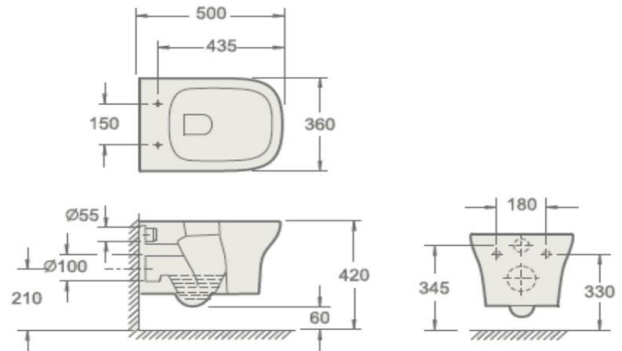

Product Code	INSLO013R
---------------------	-----------

Instinct - INSLO013R Loch RIMLESS Wall Hung Pan In White (500 x 360 x 360)

Category:	Toilets	Weight	22.80 KG	Range	Loch
Guarantee:	Sanitaryware		25 Years	Instinct Code	INSLO013R
	Cistern Fittings		3 Years	Colour:	White
	Seats		1 Year	EAN CODE	5056143410799

Dimensions are in Millimetres except thread sizes which are BSP imperial

Features:	Approvals:	British Standard
Rimless Pan with 2 seat options		CE Approval
Easy to Clean Glaze		YES
Includes Fittings	 Approved	