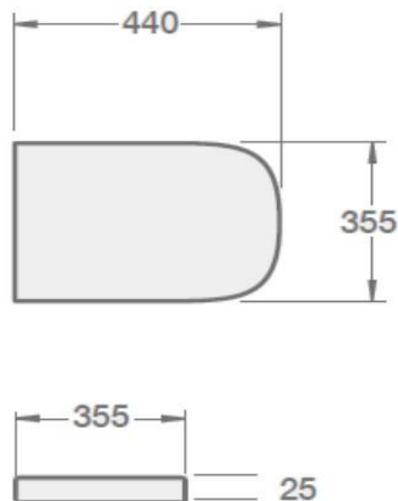

Product Code	INSLO004SLIM
---------------------	--------------

Instinct - INSLO004SLIM Loch Puraplast Slim Seat & Cover, Soft Close, Quick Release in White (440 x 355 x 25)

Category:	Seats	Weight	2.10 KG	Range	Loch
Guarantee:	Sanitaryware		25 Years	Instinct Code	INSLO004SLIM
	Cistern Fittings		3 Years	Colour:	White
	Seats		1 Year	EAN CODE	5056143410812

Dimensions are in Millimetres except thread sizes which are BSP imperial

Features:

Duraplast Slimline Seat with Antibacterial Coating
 Soft Close Mechanism - Quick Release Seat Hinges
 Includes fixings

Approvals: