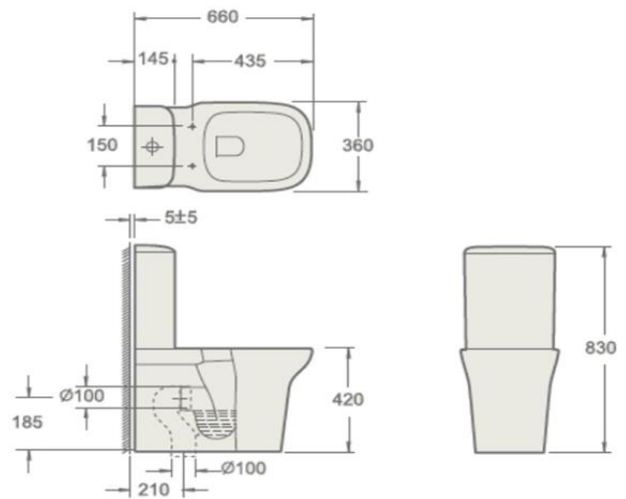

Product Code	INSLO002
---------------------	----------

Instinct - INSLO002 Loch Closed Coupled Cistern (6/4 & 4/2.5Ltr Flush) in White (145 x 360 x 410)

Category:	Toilets	Weight	13.50 KG	Range	Loch
Guarantee:	Sanitaryware		25 Years	Instinct Code	INSLO002
	Cistern Fittings		3 Years	Colour:	White
	Seats		1 Year	EAN CODE	5056143410720

Dimensions are in Millimetres except thread sizes which are BSP imperial

Features:	Approvals:	British Standard	
4/6L Dual Flushing Cistern Fittings		CE Approval	YES
Water saving 4 and 2.6 litre economy flush capability			
Includes WRAS approved fittings		Approved	Cistern