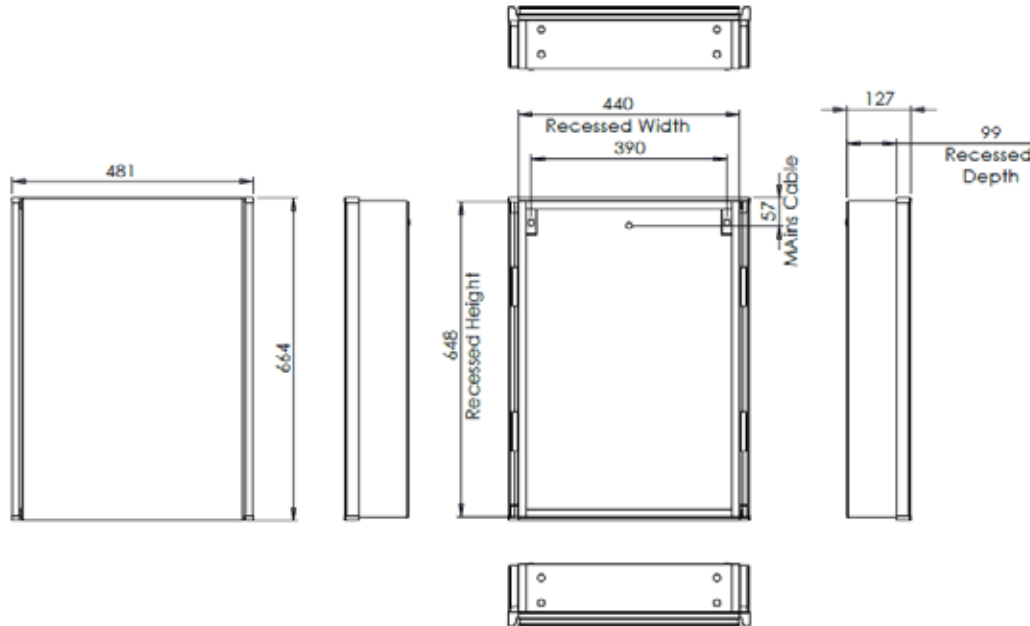

Lissett Aluminium Cabinet

INST06079, INST06080, INST06081, INST06082

Single Door (INST06079)