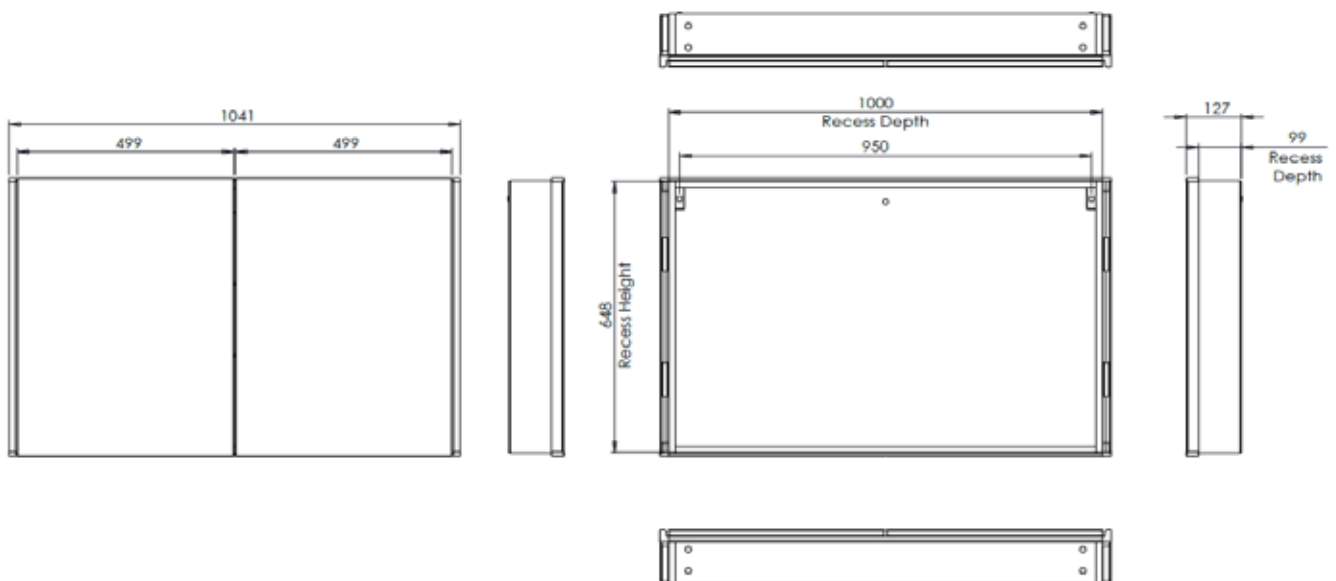

Double Door (INST06081)

Large Double Door (INST06082)

Lissett Aluminium Cabinet

INST06079, INST06080, INST06081, INST06082

FAQs

	INST06079 (Single Door)	INST06080 (Double Door)	INST06081 (Double Door)	INST06082 (Large Double Door)
Recess Dimensions	648(h) x 440(w) x 99(d) mm	648(h) x 600(w) x 99(d) mm	648(h) x 800(w) x 99(d) mm	648(h) x 1000(w) x 99(d) mm
Internal Dimensions	555(h) x 410(w) x 98(d) mm	555(h) x 570(w) x 98(d) mm	555(h) x 770(w) x 98(d) mm	555(h) x 970(w) x 98(d) mm
Shelf dimensions	95(h) x 404(w) x 5(d) mm	95(h) x 564(w) x 5(d) mm	95(h) x 764(w) x 5(d) mm	95(h) x 964(w) x 8(d) mm
Max shelf spacing	250mm	250mm	250mm	250mm
Distance between door hinges	370mm	370mm	370mm	370mm
Individual door dimensions	662(h) x 440(w) x 16(d) mm	662(h) x 298(w) x 16(d) mm	662(h) x 398(w) x 16(d) mm	662(h) x 498(w) x 16(d) mm
Door opening angle	90°	90°	90°	90°
Depth with door fully open	552mm	412mm	512mm	612mm
Hanging bracket centres	390mm	550mm	750mm	950mm
What is the thickness of the mirror glass?	3+3mm	3+3mm	3+3mm	3+3mm
What size fuse should I use?	Seek the advice of an electrician			
Where is the Touch Sensor located?	Lower right corner	Centre	Centre	Centre
Can the LED lighting be replaced?	No	No	No	No
How do I turn on the demister pad?	The demister pad will turn on when the LEDs are turned on			
Are illuminated cabinets supplied with mains cable?	All illuminated cabinets are supplied with a removeable 500mm mains cable. There is ample storage for excess cable in the back of the unit.			