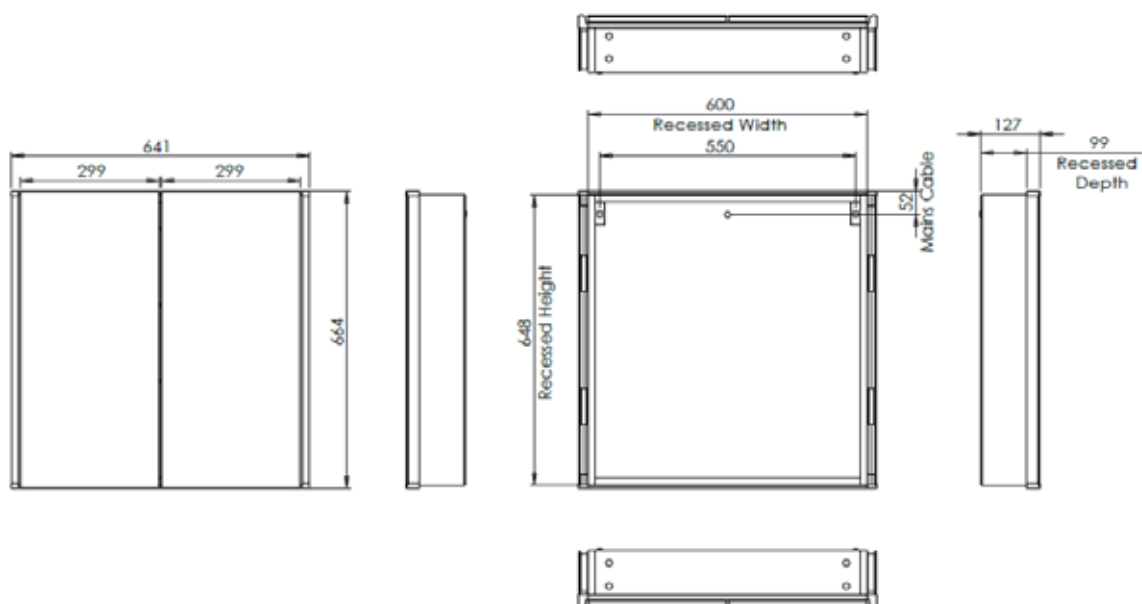

Double Door (INST06080)

Roper Rhodes

Brassmill Lane Trading Estate, Bath, BA1 3JF. Technical Support – Tel: 01225 303 900 Email: sales@roperrhodes.co.uk

All information on the data sheet is correct at the time of publication. All measurements are approximate and subject to standard tolerances.