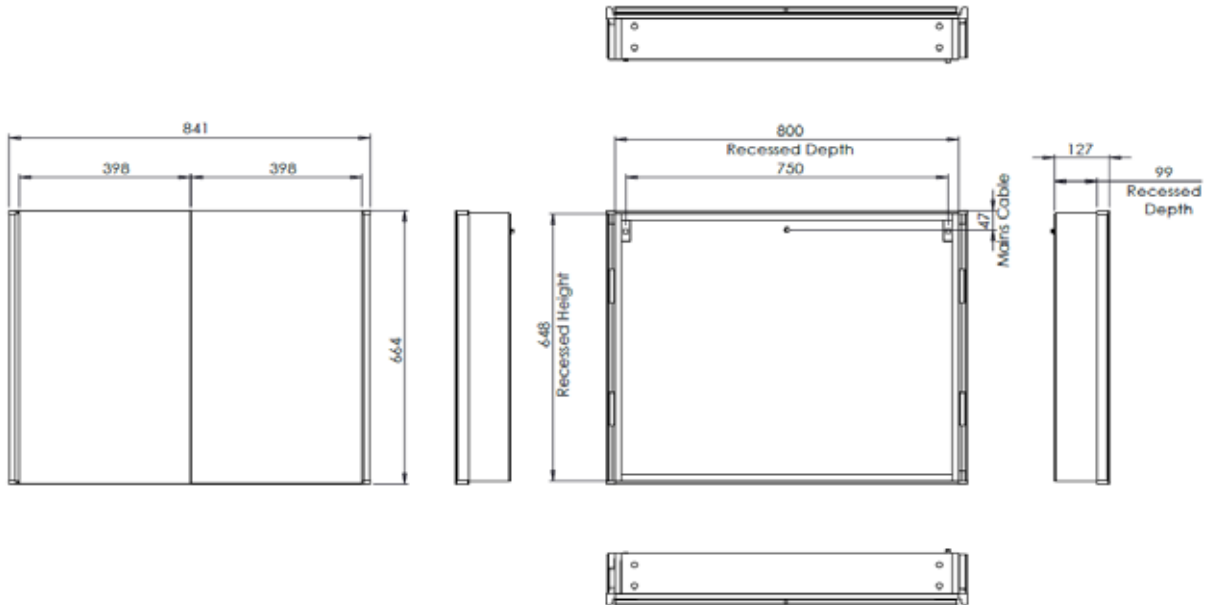

Double Door (INST06081)

Large Double Door (INST06082)

Lissett Aluminium Cabinet

INST06079, INST06080, INST06081, INST06082

FAQs

	INST06079 (Single Door)	INST06080 (Double Door)	INST06081 (Double Door)	INST06082 (Large Double Door)
Recess Dimensions	648(h) x 440(w) x 99(d) mm	648(h) x 600(w) x 99(d) mm	648(h) x 800(w) x 99(d) mm	648(h) x 1000(w) x 99(d) mm
Internal Dimensions	555(h) x 410(w) x 98(d) mm	555(h) x 570(w) x 98(d) mm	555(h) x 770(w) x 98(d) mm	555(h) x 970(w) x 98(d) mm
Shelf dimensions	95(h) x 404(w) x 5(d) mm	95(h) x 564(w) x 5(d) mm	95(h) x 764(w) x 5(d) mm	95(h) x 964(w) x 8(d) mm
Max shelf spacing	250mm	250mm	250mm	250mm
Distance between door hinges	370mm	370mm	370mm	370mm
Individual door dimensions	662(h) x 440(w) x 16(d) mm	662(h) x 298(w) x 16(d) mm	662(h) x 398(w) x 16(d) mm	662(h) x 498(w) x 16(d) mm
Door opening angle	90°	90°	90°	90°
Depth with door fully open	552mm	412mm	512mm	612mm
Hanging bracket centres	390mm	550mm	750mm	950mm
What is the thickness of the mirror glass?	3+3mm	3+3mm	3+3mm	3+3mm
What size fuse should I use?	Seek the advice of an electrician			
Where is the Touch Sensor located?	Lower right corner	Centre	Centre	Centre
Can the LED lighting be replaced?	No	No	No	No
How do I turn on the demister pad?	The demister pad will turn on when the LEDs are turned on			
Are illuminated cabinets supplied with mains cable?	All illuminated cabinets are supplied with a removeable 500mm mains cable. There is ample storage for excess cable in the back of the unit.			