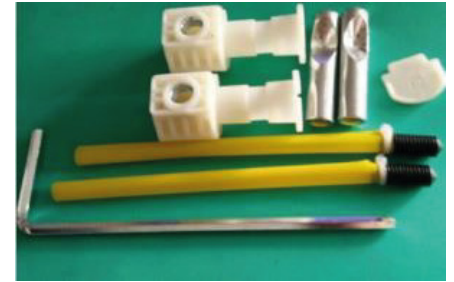

WH PAN CONCEALED FIXING KIT
SP19725

LISSETT WALL HUNG WC | Spares Diagram
INST02033

Notes |

Date Created | 11/10/21

V1.LP

Brassmill Lane Trading Estate, Bath, BA1 3JF | T:01225 303900