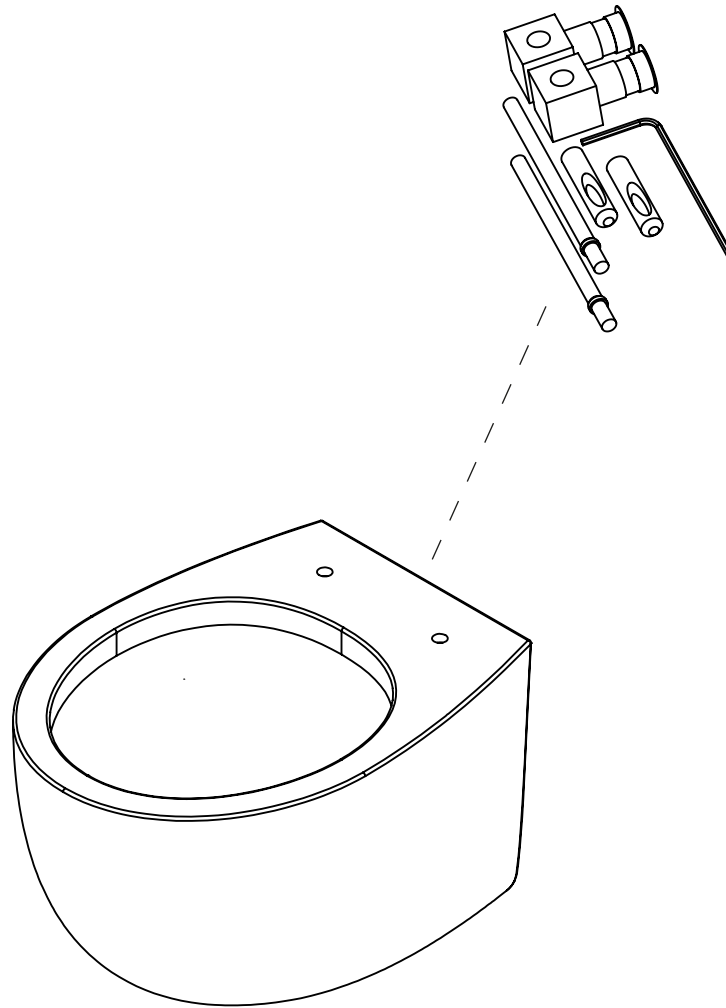

WH PAN CONCEALED FIXING KIT
SP19725

LISSETT WALL HUNG WC | Spares Diagram
INST02033

Notes |

Date Created | 11/10/21

V1.LP

Brassmill Lane Trading Estate, Bath, BA1 3JF | T:01225 303900