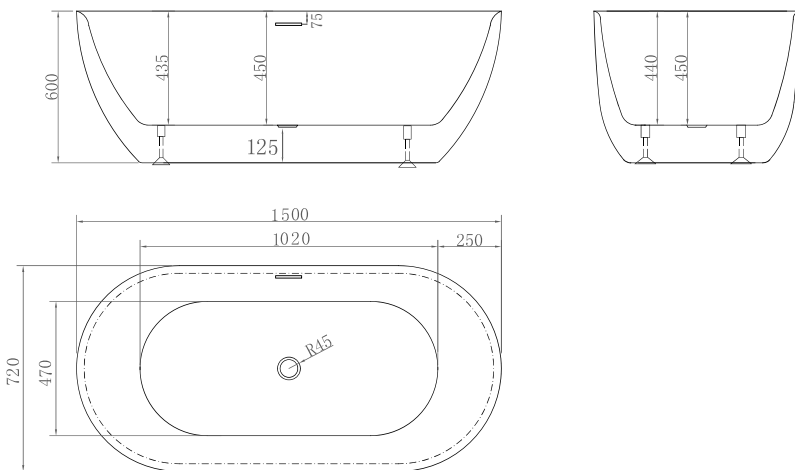

### Linthorpe 1500 x 720mm Freestanding Bath INSLI15HEW

#### Specification

Finish	White
Dimensions	600(h) x 1500(w) x 720(d) mm
Weight	40kg
Bath Type	Freestanding
Tapholes	Cannot be drilled
Water Capacity	180 Litres
Legs Supplied	Yes
Leg Fixing Type	Pre-installed
Legs Adjustable	Yes
Bath Surface Material	Acrylic
Bath Surface Material Thickness	4mm Acrylic
Waste Supplied	Yes
Waste Integrated	Yes
Click Waste Finish	White
Overflow Bath Filler Can Be Fitted	No
Overflow Type	Integrated Slot
Overflow Height	75mm from top
Encapsulated Base Board	Yes
Base Board Material	HD Board
Material Used to Cover Base Board	Resin Fibreglass
Weight of Material used to cover base board	~4mm application of Resin Fibreglass
Bath Frame	No
Bath Frame Material	-