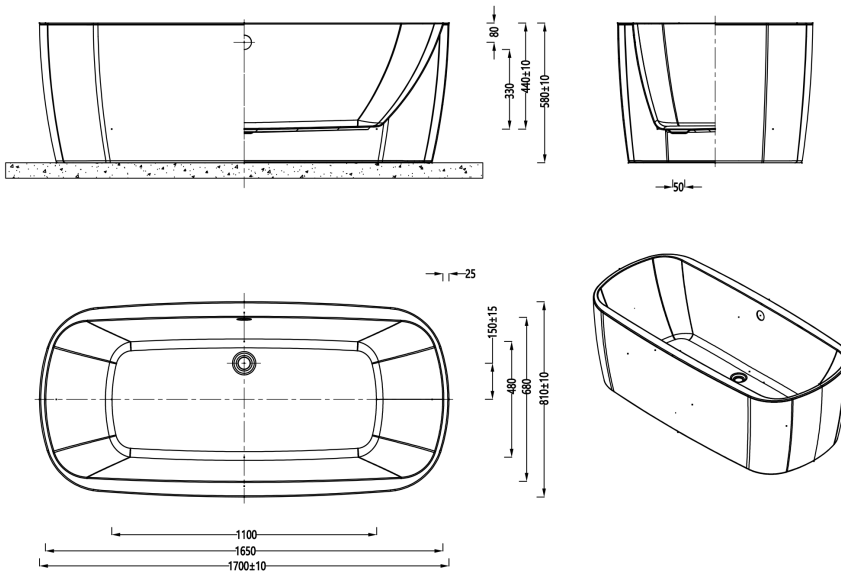

Key Features + Benefits

Certifications + Approvals

Imex Ceramics

15 Millbrook Industrial Estate, Sybron Way, Crowborough TN6 3DU. Technical Support – Tel: 01530 835598 Email: sales@imexceramic.co.uk

All information on the data sheet is correct at the time of publication. All measurements are approximate and subject to standard tolerances.