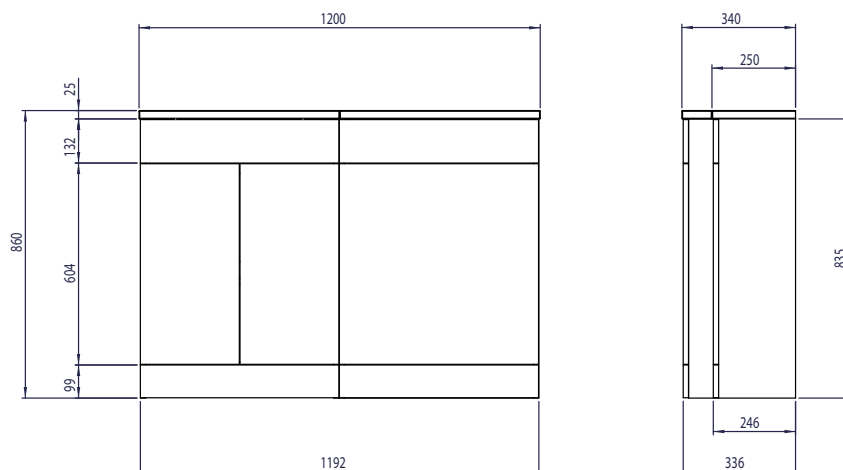

1200mm Back To Wall L-Shape Basin Unit

Roper Rhodes

Brassmill Lane Trading Estate, Bath, BA1 3JF. Technical Support – Tel: 01225 303 900 Email: sales@roperrhodes.co.uk

All information on the data sheet is correct at the time of publication. All measurements are approximate and subject to standard tolerances.