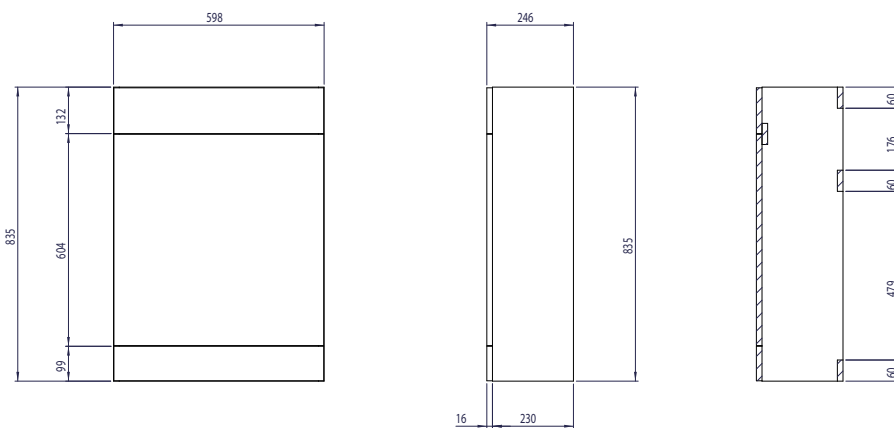

Certifications + Approvals

Key Features + Benefits

5

Years
Guarantee

Roper Rhodes

Brassmill Lane Trading Estate, Bath, BA1 3JF. Technical Support – Tel: 01225 303 900 Email: sales@roperrhodes.co.uk

All information on the data sheet is correct at the time of publication. All measurements are approximate and subject to standard tolerances.