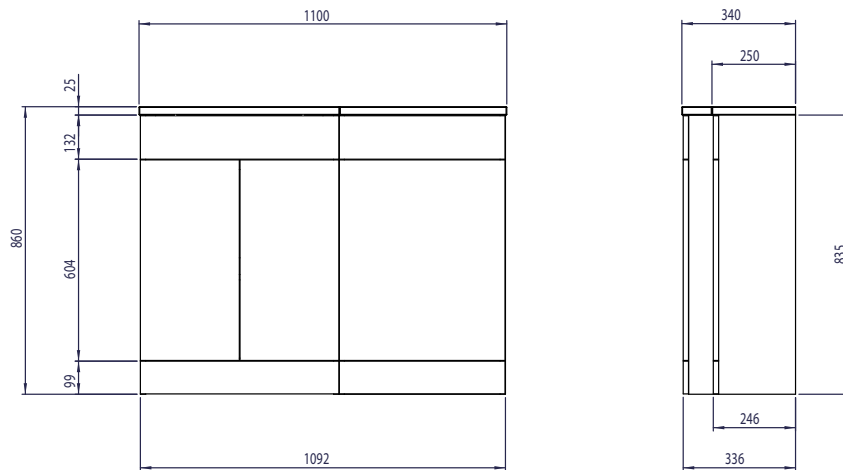

1100mm Back To Wall L-Shape Basin Unit