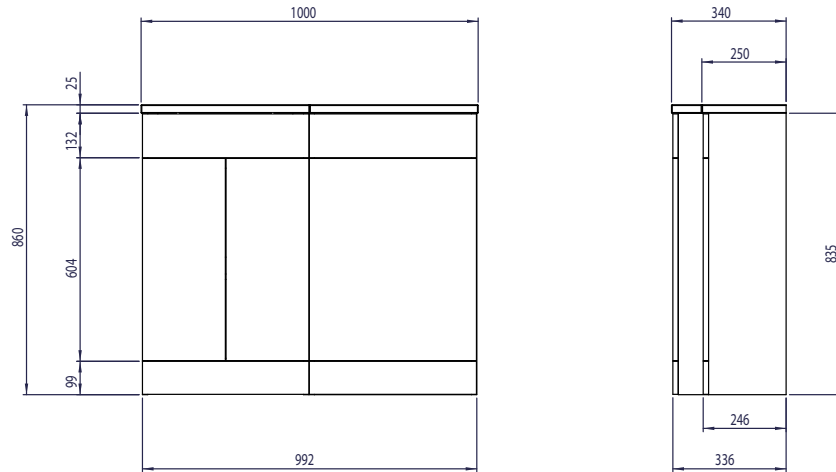

Kiso Square Back To Wall Floor Standing L-Shaped Slim Depth Basin Unit 1000, 1100, 1200mm

1000mm Back To Wall L-Shape Basin Unit