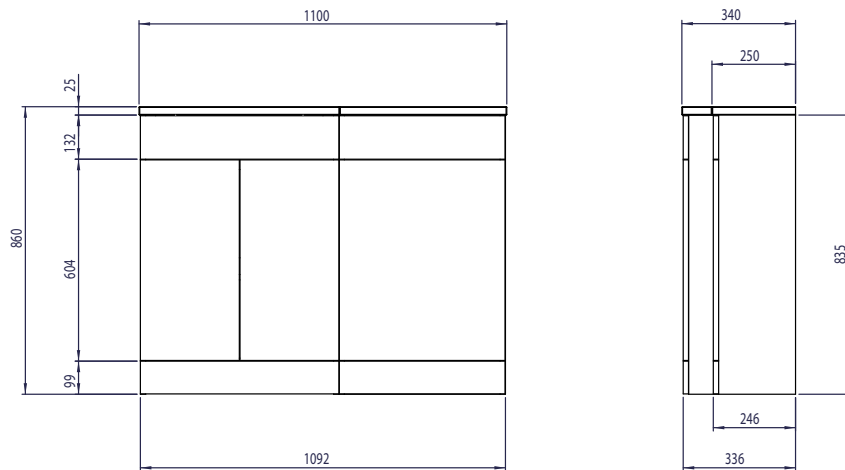

Kiso Square 600mm Floor Standing L-Shaped Basin Unit INST0412040, INST0412042, INST0412046

Specification

Finish	Gloss White (INST0412040) Urban Grey Wood (INST0412042) Gloss Light Grey (INST0412046)
Dimensions	835(h) x 600(w) x 336(d) mm
Weight	16kg
Carcass Thickness	16mm
Carcass Material	MFC
Carcass Finish	Painted (INST0412040, INST0412046) MFC wood finish (INST0412042)
Internal Cabinet Colour	As exterior
Plumbing Void	50mm
Cabinet Fixing Type	Through back brace
Door / Drawer Finish	Painted (INST0412040, INST0412046) MFC (INST0412042)
Door / Frontal Material	MFC
Number of Doors	Two
Number of Drawers	-
Number of Internal Shelves	One (Fixed)
Door Handing	Left / Right
Hinge / Runner Type	Soft Close
Handle / Knob	Two chrome handles (supplied)
Handle Centres	128mm
Pre-Drilled / Marked for handles	Pre-drilled
Tap	Not included
Waste	Not included

All information on the data sheet is correct at the time of publication. All measurements are approximate and subject to standard tolerances.

Technical Data Sheet | Modular Furniture

www.instinctproducts.co.uk

Kiso Square Back To Wall Floor Standing L-Shaped Slim Depth Basin Unit 1000, 1100, 1200mm

1000mm Back To Wall L-Shape Basin Unit

1100mm Back To Wall L-Shape Basin Unit

1200mm Back To Wall L-Shape Basin Unit