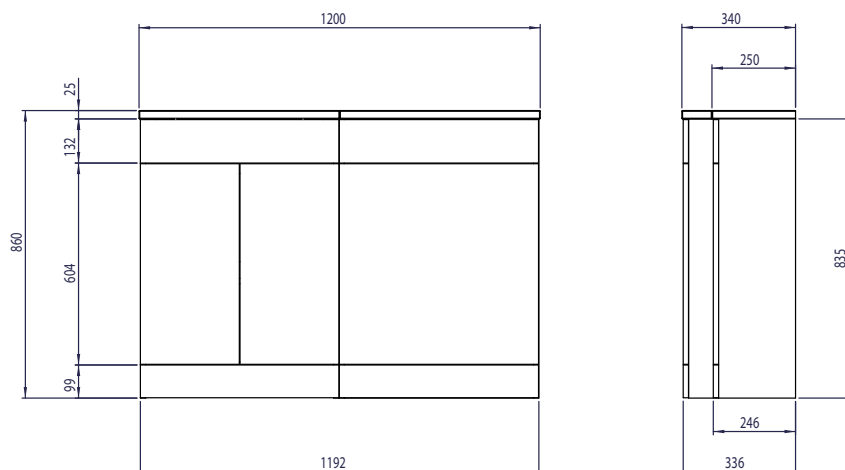

Kiso Square 600mm Floor Standing L-Shaped Basin Unit INST0412040, INST0412042, INST0412046

Specification

Finish	Gloss White (INST0412040) Urban Grey Wood (INST0412042) Gloss Light Grey (INST0412046)
Dimensions	835(h) x 600(w) x 336(d) mm
Weight	16kg
Carcass Thickness	16mm
Carcass Material	MFC
Carcass Finish	Painted (INST0412040, INST0412046) MFC wood finish (INST0412042)
Internal Cabinet Colour	As exterior
Plumbing Void	50mm
Cabinet Fixing Type	Through back brace
Door / Drawer Finish	Painted (INST0412040, INST0412046) MFC (INST0412042)
Door / Frontal Material	MFC
Number of Doors	Two
Number of Drawers	-
Number of Internal Shelves	One (Fixed)
Door Handing	Left / Right
Hinge / Runner Type	Soft Close
Handle / Knob	Two chrome handles (supplied)
Handle Centres	128mm
Pre-Drilled / Marked for handles	Pre-drilled
Tap	Not included
Waste	Not included

Kiso Square Back To Wall Floor Standing L-Shaped Slim Depth Basin Unit 1000, 1100, 1200mm

1000mm Back To Wall L-Shape Basin Unit

1100mm Back To Wall L-Shape Basin Unit

1200mm Back To Wall L-Shape Basin Unit