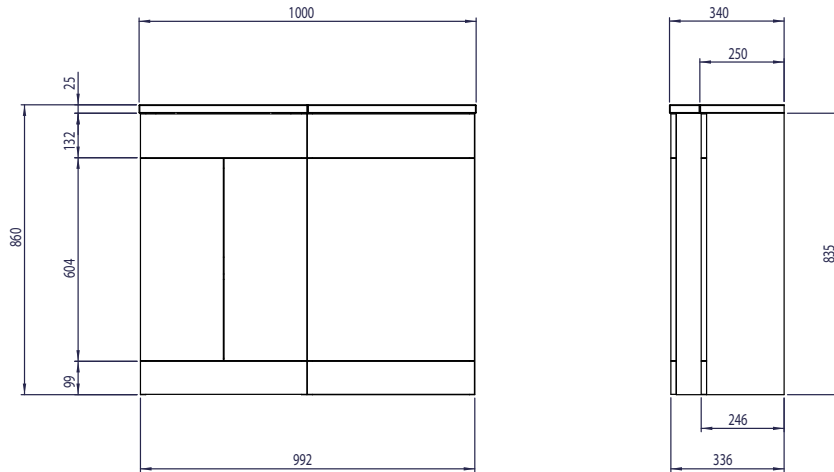

Kiso Square 600mm Floor Standing L-Shaped Basin Unit INST0412040, INST0412042, INST0412046

Specification

Finish	Gloss White (INST0412040) Urban Grey Wood (INST0412042) Gloss Light Grey (INST0412046)
Dimensions	835(h) x 600(w) x 336(d) mm
Weight	16kg
Carcass Thickness	16mm
Carcass Material	MFC
Carcass Finish	Painted (INST0412040, INST0412046) MFC wood finish (INST0412042)
Internal Cabinet Colour	As exterior
Plumbing Void	50mm
Cabinet Fixing Type	Through back brace
Door / Drawer Finish	Painted (INST0412040, INST0412046) MFC (INST0412042)
Door / Frontal Material	MFC
Number of Doors	Two
Number of Drawers	-
Number of Internal Shelves	One (Fixed)
Door Handing	Left / Right
Hinge / Runner Type	Soft Close
Handle / Knob	Two chrome handles (supplied)
Handle Centres	128mm
Pre-Drilled / Marked for handles	Pre-drilled
Tap	Not included
Waste	Not included

All information on the data sheet is correct at the time of publication. All measurements are approximate and subject to standard tolerances.

Technical Data Sheet | Modular Furniture

www.instinctproducts.co.uk

Kiso Square Back To Wall Floor Standing L-Shaped Slim Depth Basin Unit 1000, 1100, 1200mm

1000mm Back To Wall L-Shape Basin Unit

1100mm Back To Wall L-Shape Basin Unit

1200mm Back To Wall L-Shape Basin Unit