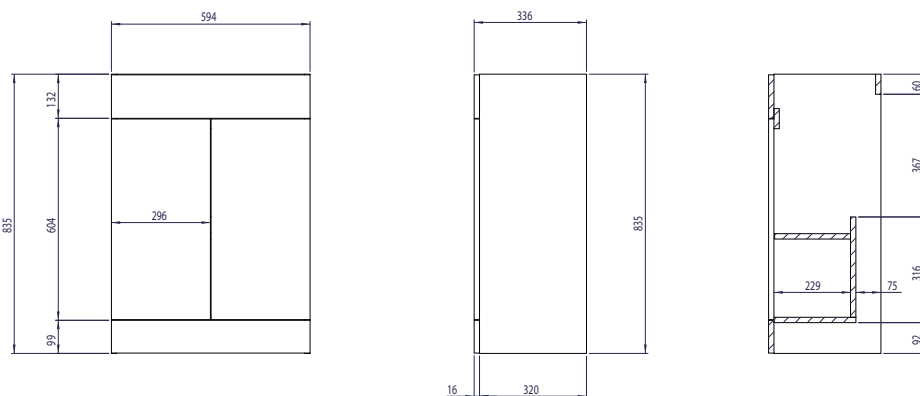

Kiso Square 600mm Floor Standing L-Shaped Basin Unit INST0412040, INST0412042, INST0412046

Specification

Finish	Gloss White (INST0412040) Urban Grey Wood (INST0412042) Gloss Light Grey (INST0412046)
Dimensions	835(h) x 600(w) x 336(d) mm
Weight	16kg
Carcass Thickness	16mm
Carcass Material	MFC
Carcass Finish	Painted (INST0412040, INST0412046) MFC wood finish (INST0412042)
Internal Cabinet Colour	As exterior
Plumbing Void	50mm
Cabinet Fixing Type	Through back brace
Door / Drawer Finish	Painted (INST0412040, INST0412046) MFC (INST0412042)
Door / Frontal Material	MFC
Number of Doors	Two
Number of Drawers	-
Number of Internal Shelves	One (Fixed)
Door Handing	Left / Right
Hinge / Runner Type	Soft Close
Handle / Knob	Two chrome handles (supplied)
Handle Centres	128mm
Pre-Drilled / Marked for handles	Pre-drilled
Tap	Not included
Waste	Not included

All information on the data sheet is correct at the time of publication. All measurements are approximate and subject to standard tolerances.

Technical Data Sheet | Modular Furniture

www.instinctproducts.co.uk

Kiso Square Back To Wall Floor Standing L-Shaped Slim Depth Basin Unit 1000, 1100, 1200mm

1000mm Back To Wall L-Shape Basin Unit

1100mm Back To Wall L-Shape Basin Unit

1200mm Back To Wall L-Shape Basin Unit