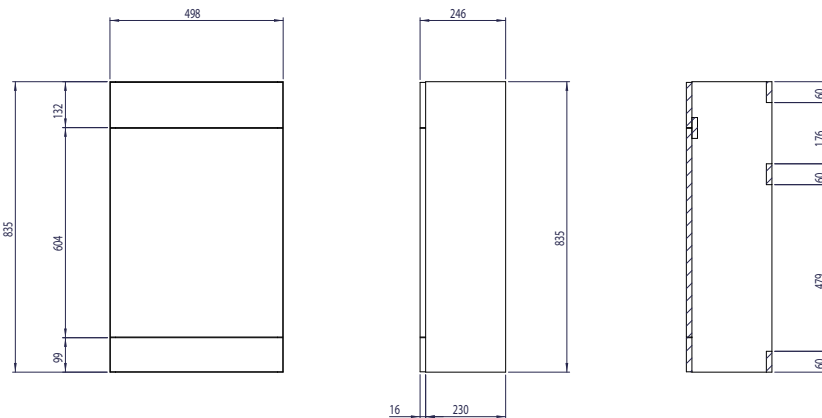

### Kiso Square 500mm Back To Wall L-Shaped WC Unit INST0412037, INST0412039, INST0412045

#### Specification

Finish	Gloss White (INST0412037) Urban Grey Wood (INST0412039) Gloss Light Grey (INST0412045)
Dimensions	835(h) x 500(w) x 246(d) mm
Weight	10.6kg
Carcass Thickness	16mm
Carcass Material	MFC
Carcass Finish	Painted (INST0412037, INST0412045) MFC wood finish (INST0412039)
Internal Cabinet Colour	As exterior
Plumbing Void	-
Cabinet Fixing Type	Through back brace
Door / Drawer Finish	Painted (INST0412037, INST0412045) MFC (INST0412039)
Door / Frontal Material	MFC
Number of Doors	-
Number of Drawers	-
Number of Internal Shelves	-
Door Handing	-
Hinge / Runner Type	-
Handle / Knob	-
Handle Centres	-
Pre-Drilled / Marked for handles	-
Flush Plate / Button	Not supplied
Concealed Cistern	Not supplied

### Kiso Square Back To Wall Floor Standing L-Shaped Slim Depth Basin Unit 1000, 1100, 1200mm

#### 1200mm Back To Wall L-Shape Basin Unit