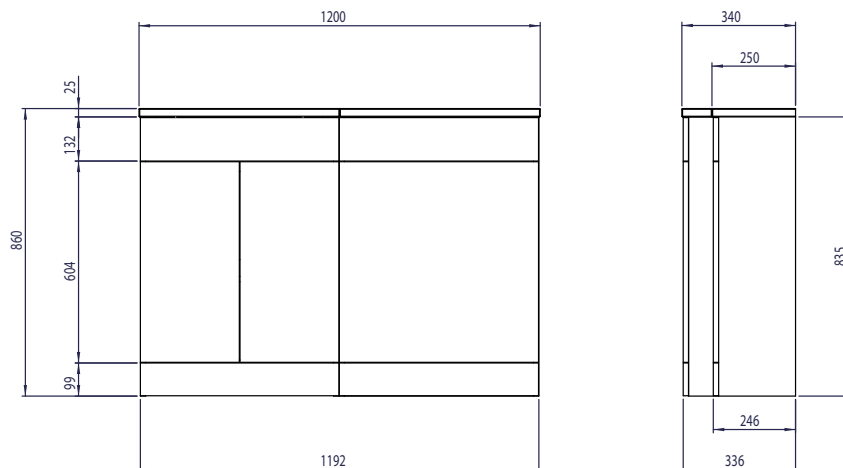

1200mm Back To Wall L-Shape Basin Unit

Roper Rhodes

Brassmill Lane Trading Estate, Bath, BA1 3JF. Technical Support – Tel: 01225 303 900 Email: sales@roperrhodes.co.uk

All information on the data sheet is correct at the time of publication. All measurements are approximate and subject to standard tolerances.