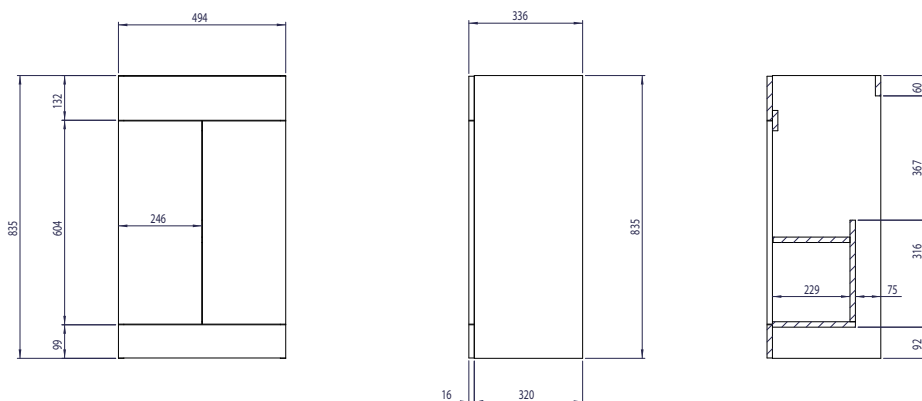

Kiso Square 500mm Floor Standing L-Shaped Basin Unit INST0412036, INST0412038, INST0412044

Specification

Finish	Gloss White (INST0412036) Urban Grey Wood (INST0412038) Gloss Light Grey (INST0412044)
Dimensions	835(h) x 500(w) x 336(d) mm
Weight	16kg
Carcass Thickness	16mm
Carcass Material	MFC
Carcass Finish	Painted (INST0412036, INST0412044) MFC wood finish (INST0412038)
Internal Cabinet Colour	As exterior
Plumbing Void	50mm
Cabinet Fixing Type	Through back brace
Door / Drawer Finish	Painted (INST0412036, INST0412044) MFC (INST0412038)
Door / Frontal Material	MFC
Number of Doors	Two
Number of Drawers	-
Number of Internal Shelves	One (Fixed)
Door Handing	Left / Right
Hinge / Runner Type	Soft Close
Handle / Knob	Two chrome handles (supplied)
Handle Centres	128mm
Pre-Drilled / Marked for handles	Pre-drilled
Tap	Not included
Waste	Not included

Technical Data Sheet | Modular Furniture

www.instinctproducts.co.uk

Kiso Square Back To Wall Floor Standing L-Shaped Slim Depth Basin Unit 1000, 1100, 1200mm

1000mm Back To Wall L-Shape Basin Unit

1100mm Back To Wall L-Shape Basin Unit

1200mm Back To Wall L-Shape Basin Unit

Roper Rhodes

Brassmill Lane Trading Estate, Bath, BA1 3JF. Technical Support – Tel: 01225 303 900 Email: sales@roperrhodes.co.uk

All information on the data sheet is correct at the time of publication. All measurements are approximate and subject to standard tolerances.