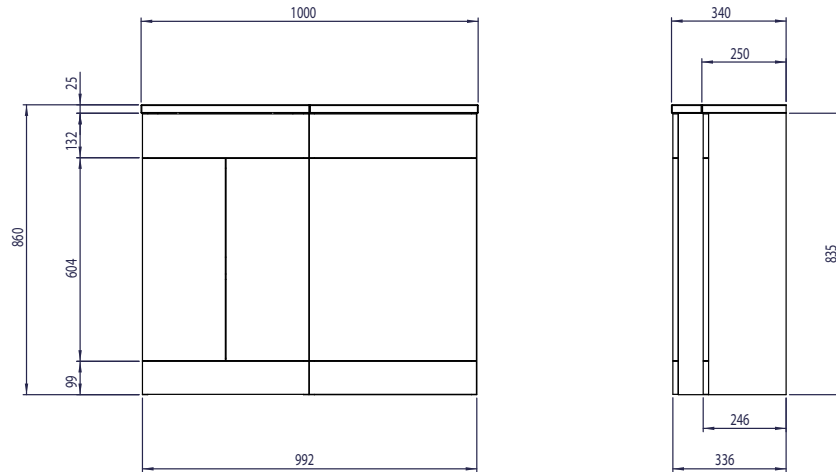

Kiso Square 500mm Floor Standing L-Shaped Basin Unit INST0412036, INST0412038, INST0412044

Specification

Finish	Gloss White (INST0412036) Urban Grey Wood (INST0412038) Gloss Light Grey (INST0412044)
Dimensions	835(h) x 500(w) x 336(d) mm
Weight	16kg
Carcass Thickness	16mm
Carcass Material	MFC
Carcass Finish	Painted (INST0412036, INST0412044) MFC wood finish (INST0412038)
Internal Cabinet Colour	As exterior
Plumbing Void	50mm
Cabinet Fixing Type	Through back brace
Door / Drawer Finish	Painted (INST0412036, INST0412044) MFC (INST0412038)
Door / Frontal Material	MFC
Number of Doors	Two
Number of Drawers	-
Number of Internal Shelves	One (Fixed)
Door Handing	Left / Right
Hinge / Runner Type	Soft Close
Handle / Knob	Two chrome handles (supplied)
Handle Centres	128mm
Pre-Drilled / Marked for handles	Pre-drilled
Tap	Not included
Waste	Not included

Technical Data Sheet | Modular Furniture

www.instinctproducts.co.uk

Kiso Square Back To Wall Floor Standing L-Shaped Slim Depth Basin Unit 1000, 1100, 1200mm

1000mm Back To Wall L-Shape Basin Unit

1100mm Back To Wall L-Shape Basin Unit

1200mm Back To Wall L-Shape Basin Unit

Roper Rhodes

Brassmill Lane Trading Estate, Bath, BA1 3JF. Technical Support – Tel: 01225 303 900 Email: sales@roperrhodes.co.uk

All information on the data sheet is correct at the time of publication. All measurements are approximate and subject to standard tolerances.