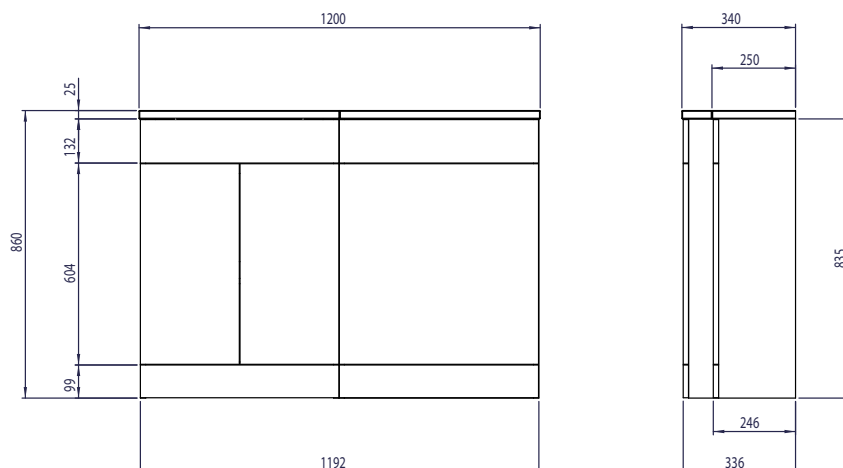

Kiso Square 500mm Floor Standing L-Shaped Basin Unit INST0412036, INST0412038, INST0412044

Specification

Finish	Gloss White (INST0412036) Urban Grey Wood (INST0412038) Gloss Light Grey (INST0412044)
Dimensions	835(h) x 500(w) x 336(d) mm
Weight	16kg
Carcass Thickness	16mm
Carcass Material	MFC
Carcass Finish	Painted (INST0412036, INST0412044) MFC wood finish (INST0412038)
Internal Cabinet Colour	As exterior
Plumbing Void	50mm
Cabinet Fixing Type	Through back brace
Door / Drawer Finish	Painted (INST0412036, INST0412044) MFC (INST0412038)
Door / Frontal Material	MFC
Number of Doors	Two
Number of Drawers	-
Number of Internal Shelves	One (Fixed)
Door Handing	Left / Right
Hinge / Runner Type	Soft Close
Handle / Knob	Two chrome handles (supplied)
Handle Centres	128mm
Pre-Drilled / Marked for handles	Pre-drilled
Tap	Not included
Waste	Not included

Technical Data Sheet | Modular Furniture

www.instinctproducts.co.uk

Kiso Square Back To Wall Floor Standing L-Shaped Slim Depth Basin Unit 1000, 1100, 1200mm

1000mm Back To Wall L-Shape Basin Unit

1100mm Back To Wall L-Shape Basin Unit

1200mm Back To Wall L-Shape Basin Unit

Roper Rhodes

Brassmill Lane Trading Estate, Bath, BA1 3JF. Technical Support – Tel: 01225 303 900 Email: sales@roperrhodes.co.uk

All information on the data sheet is correct at the time of publication. All measurements are approximate and subject to standard tolerances.