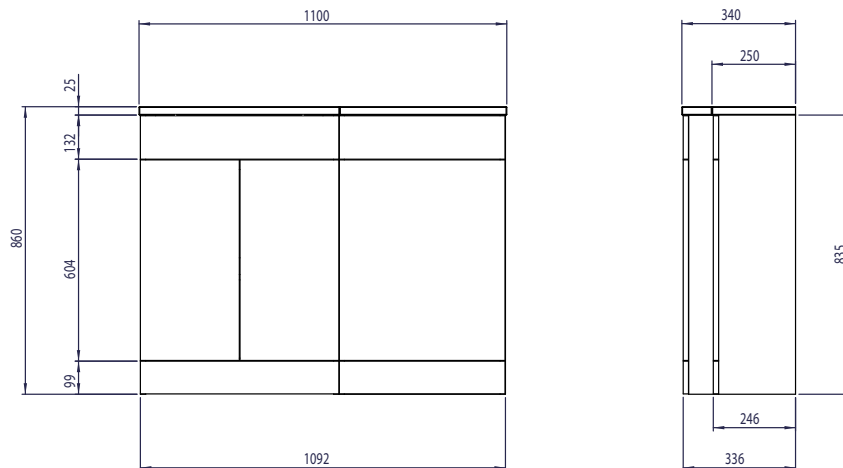

Kiso Square 500mm Floor Standing L-Shaped Basin Unit INST0412036, INST0412038, INST0412044

Specification

Finish	Gloss White (INST0412036) Urban Grey Wood (INST0412038) Gloss Light Grey (INST0412044)
Dimensions	835(h) x 500(w) x 336(d) mm
Weight	16kg
Carcass Thickness	16mm
Carcass Material	MFC
Carcass Finish	Painted (INST0412036, INST0412044) MFC wood finish (INST0412038)
Internal Cabinet Colour	As exterior
Plumbing Void	50mm
Cabinet Fixing Type	Through back brace
Door / Drawer Finish	Painted (INST0412036, INST0412044) MFC (INST0412038)
Door / Frontal Material	MFC
Number of Doors	Two
Number of Drawers	-
Number of Internal Shelves	One (Fixed)
Door Handing	Left / Right
Hinge / Runner Type	Soft Close
Handle / Knob	Two chrome handles (supplied)
Handle Centres	128mm
Pre-Drilled / Marked for handles	Pre-drilled
Tap	Not included
Waste	Not included

Technical Data Sheet | Modular Furniture

www.instinctproducts.co.uk

Kiso Square Back To Wall Floor Standing L-Shaped Slim Depth Basin Unit 1000, 1100, 1200mm

1000mm Back To Wall L-Shape Basin Unit

1100mm Back To Wall L-Shape Basin Unit

1200mm Back To Wall L-Shape Basin Unit

Roper Rhodes

Brassmill Lane Trading Estate, Bath, BA1 3JF. Technical Support – Tel: 01225 303 900 Email: sales@roperrhodes.co.uk

All information on the data sheet is correct at the time of publication. All measurements are approximate and subject to standard tolerances.