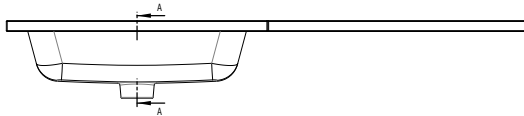

Kiso Square 1200 x 340mm L-Shaped Basin

INST0412034 (Left Hand Basin), INST0412035 (Right Hand Basin)

Specification

| | |
|---------------------|-----------------------------|
| Finish | White |
| Dimensions | 25(h) x 1200(w) x 340(d) mm |
| Weight | 15kg |
| Basin Material | Isocast |
| Overflow | Yes |
| Chainstay Hole | No |
| Reversible | No |
| Taphole Positioning | Centre |
| Tap | Not included |
| Waste | Not included |

Features

| | |
|--------|-------------------------------|
| Design | Slim depth for compact spaces |
|--------|-------------------------------|

Key Features + Benefits

5
Years
Guarantee

One Taphole
Basin

Certifications + Approvals