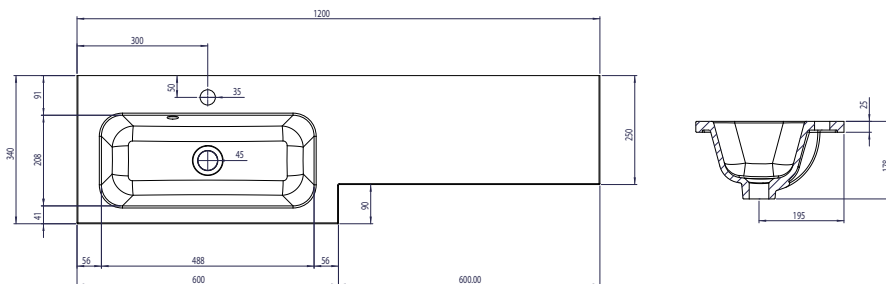

Kiso Square 1200 x 340mm L-Shaped Basin

INST0412034 (Left Hand Basin), INST0412035 (Right Hand Basin)

Specification

| | |
|---------------------|-----------------------------|
| Finish | White |
| Dimensions | 25(h) x 1200(w) x 340(d) mm |
| Weight | 15kg |
| Basin Material | Isocast |
| Overflow | Yes |
| Chainstay Hole | No |
| Reversible | No |
| Taphole Positioning | Centre |
| Tap | Not included |
| Waste | Not included |

Features

| | |
|--------|-------------------------------|
| Design | Slim depth for compact spaces |
|--------|-------------------------------|

Key Features + Benefits

5
Years
Guarantee

One Taphole
Basin

Certifications + Approvals