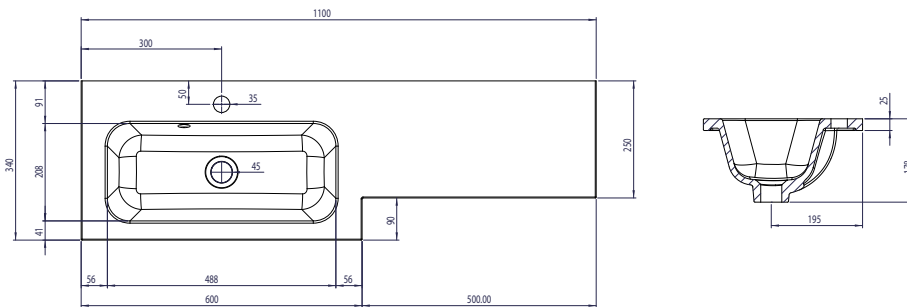

Kiso Square 1100 x 340mm L-Shaped Basin

INST0412032 (Left Hand Basin), INST0412033 (Right Hand Basin)

Specification

Finish	White
Dimensions	25(h) x 1100(w) x 340(d) mm
Weight	13kg
Basin Material	Isocast
Overflow	Yes
Chainstay Hole	No
Reversible	No
Taphole Positioning	Centre
Tap	Not included
Waste	Not included

Features

Design	Slim depth for compact spaces
--------	-------------------------------

Key Features + Benefits

Certifications + Approvals

Roper Rhodes

Brassmill Lane Trading Estate, Bath, BA1 3JF. Technical Support – Tel: 01225 303 900 Email: sales@roperrhodes.co.uk