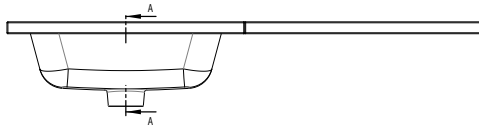

Key Features + Benefits

Years
Guarantee

One Taphole
Basin

Certifications + Approvals

Roper Rhodes

Brassmill Lane Trading Estate, Bath, BA1 3JF. Technical Support – Tel: 01225 303 900 Email: sales@roperrhodes.co.uk

All information on the data sheet is correct at the time of publication. All measurements are approximate and subject to standard tolerances.