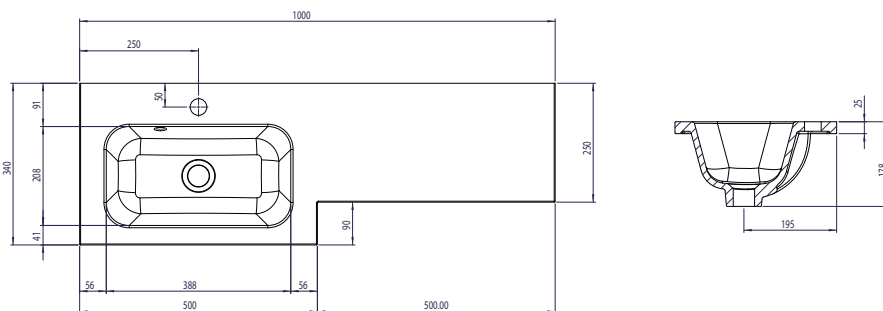

Kiso Square 1000 x 340mm L-Shaped Basin

INST0412030 (Left Hand Basin), INST0412031 (Right Hand Basin)

Specification

Finish	White
Dimensions	25(h) x 1000(w) x 340(d) mm
Weight	11kg
Basin Material	Isocast
Overflow	Yes
Chainstay Hole	No
Reversible	No
Taphole Positioning	Centre
Tap	Not included
Waste	Not included

Features

Design	Slim depth for compact spaces
--------	-------------------------------

Key Features + Benefits

Years
Guarantee

One Taphole
Basin

Certifications + Approvals

Roper Rhodes

Brassmill Lane Trading Estate, Bath, BA1 3JF. Technical Support – Tel: 01225 303 900 Email: sales@roperrhodes.co.uk