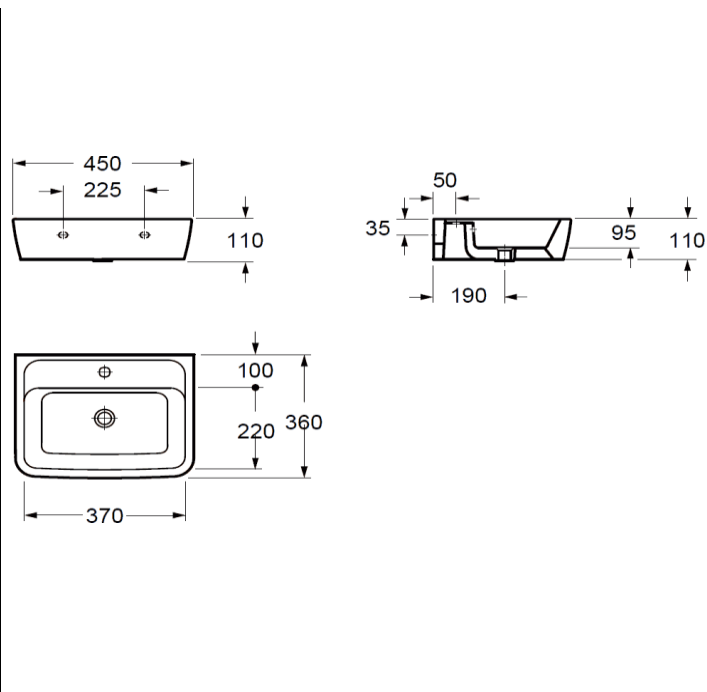

Product Code	INSNU014
---------------------	----------

Instinct INSNU014 Kiso Handrinse 450mm Cloakroom One Taphole Basin 450x360x110mm

Category:	Basins	Weight	12 KG	Range	Kiso
Guarantee:	Sanitaryware		25 years	Instinct Code	INSNU014
	Cistern Fittings		3 years	Colour:	White
	Seats		1 year	EAN CODE	5060516861569

Dimensions are in Millimetres except thread sizes which are BSP imperial

Features:

- Excludes fittings, wastes, taps
- Easy to Clean Glaze
- Fischer Fixing Systems recommended

Approvals:

- CE Approved YES
- Made to British Standard YES
- WRAS Approved