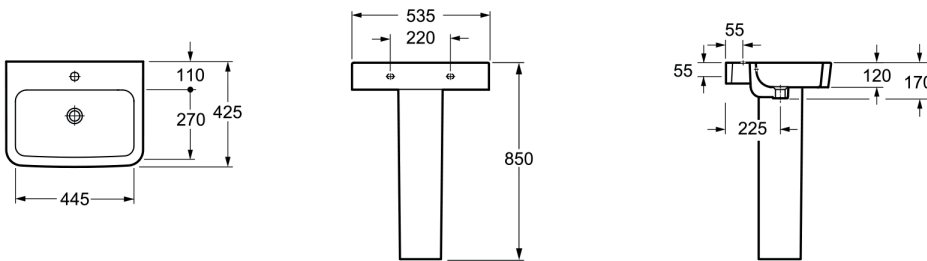

### Kiso Square 530mm One Taphole Basin (Full Pedestal)

INSNU007, INSNU009

#### Basin Specification

530mm One Taphole Basin  
(INSNU007)

Finish	White
Dimensions	120(h) x 535(w) x 425(d) mm
Weight	15kg
Basin Material	Ceramic
Overflow	Yes
Chainstay Hole	No
Taphole Positioning	Centre
Tap	Not Included

#### Pedestal Specification

Full Pedestal  
(INSNU009)

Finish	White
Dimensions	730(h) x 180(w) x 190(d) mm
Weight	15kg
Pedestal Material	Ceramic