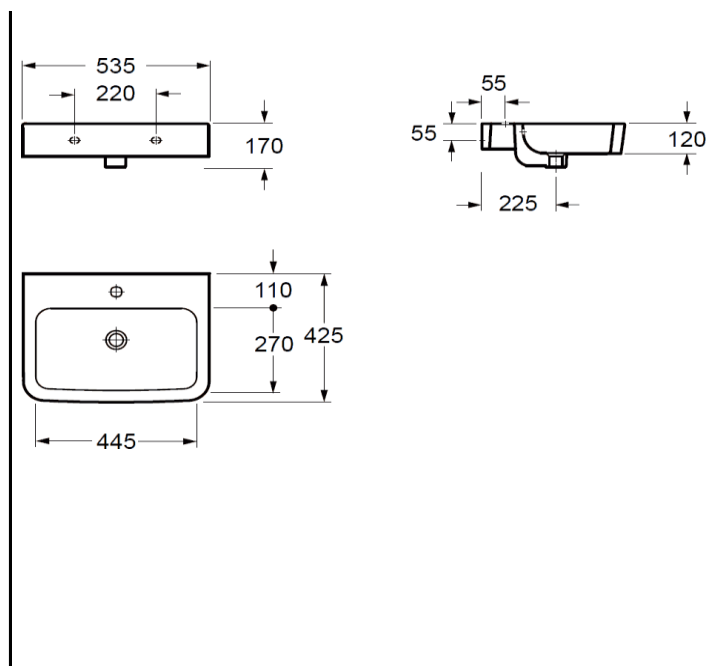

Product Code	INSNU007
---------------------	----------

Instinct INSNU007 Nuance 530mm One Taphole Basin 535x425x170mm

Category:	Basins	Weight	12 KG	Range	Nuance
Guarantee:	Sanitaryware		25 years	Instinct Code	INSNU007
	Cistern Fittings		3 years	Colour:	White
	Seats		1 year	EAN CODE	5060516861538

Dimensions are in Millimetres except thread sizes which are BSP imperial

Features:

- Excludes fittings, wastes, taps
- Easy to Clean Glaze
- Fischer Fixing Systems recommended

Approvals:

CE Approved	YES
Made to British Standard	YES
WRAS Approved	