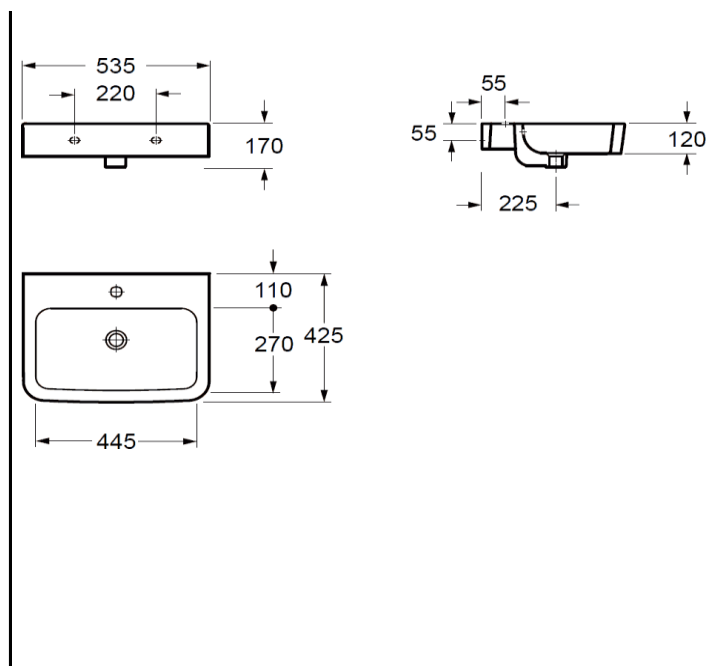

### Instinct INSNU007A Nuance 530mm Two Taphole Basin 535x425x170mm

Category:	Basins	Weight	12 KG	Range	Nuance
Guarantee:	Sanitaryware		25 years	Instinct Code	INSNU007A
	Cistern Fittings		3 years	Colour:	White
	Seats		1 year	EAN CODE	5060516861545

Dimensions are in Millimetres except thread sizes which are BSP imperial