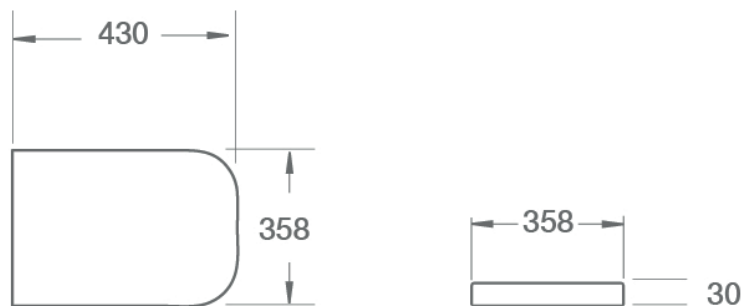

Seat (INSKI004SLIM)