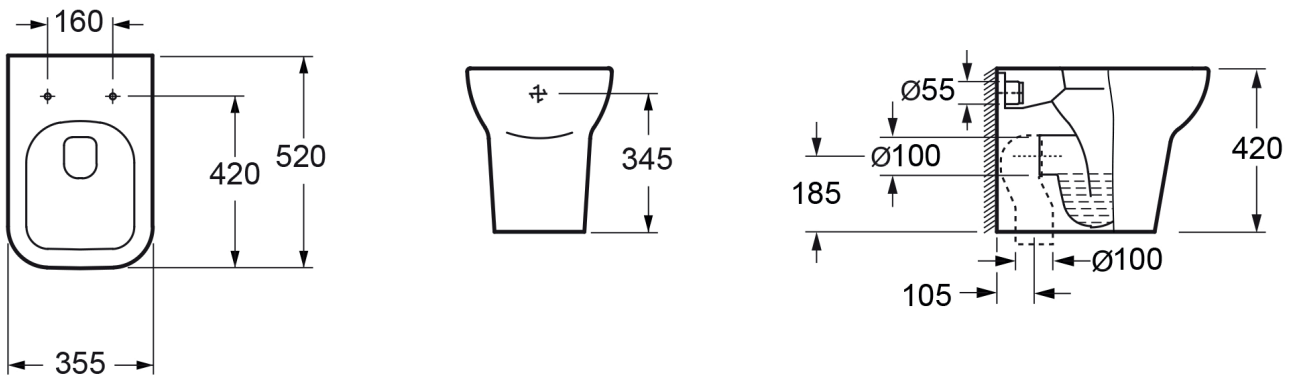

Kiso Square Standard Height Short Projection Back To Wall Pan INSKI012, INSKI004SLIM

Pan (INSKI012)