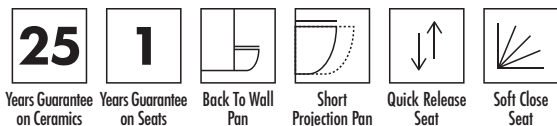

Key Features + Benefits

Years Guarantee on Ceramics | Years Guarantee on Seats | Back To Wall Pan | Short Projection Pan | Quick Release Seat | Soft Close Seat

Certifications + Approvals

Imex Ceramics

15 Millbrook Industrial Estate, Sybron Way, Crowborough TN6 3DU. Technical Support – Tel: 01530 835598 Email: sales@imexceramic.co.uk

All information on the data sheet is correct at the time of publication. All measurements are approximate and subject to standard tolerances.