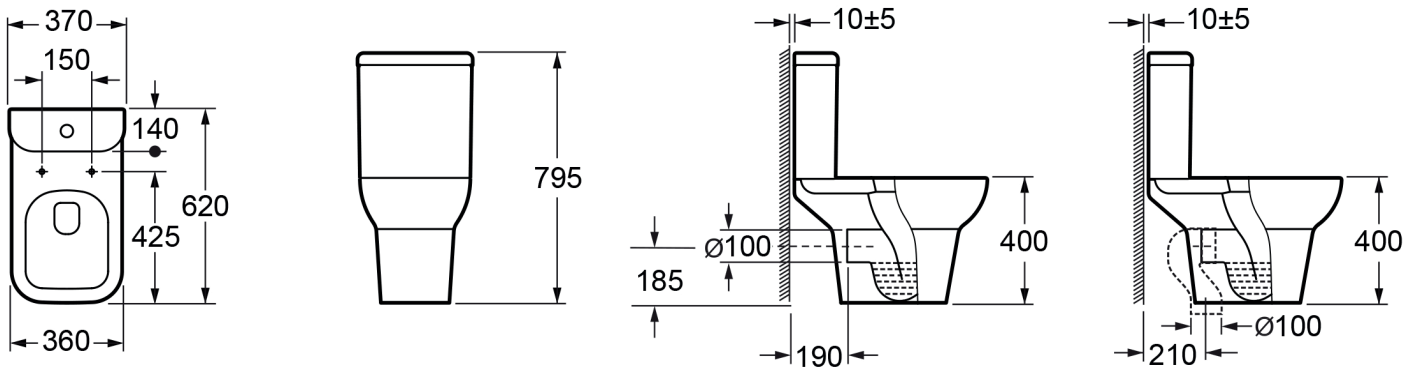

Kiso Square Standard Height Short Projection Open Back Close Coupled WC Suite INSEC001, INSNU002, INSKI004SLIM

Pan (INSEC001) + Cistern (INSNU002)