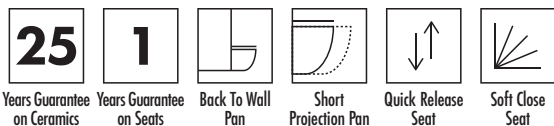

Key Features + Benefits

Imex Ceramics

15 Millbrook Industrial Estate, Sybron Way, Crowborough TN6 3DU. Technical Support – Tel: 01530 835598 Email: sales@imexceramic.co.uk

All information on the data sheet is correct at the time of publication. All measurements are approximate and subject to standard tolerances.

Certifications + Approvals