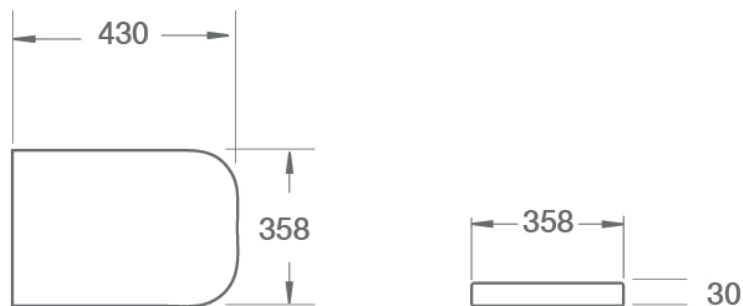

Seat (INSKI004SLIM)