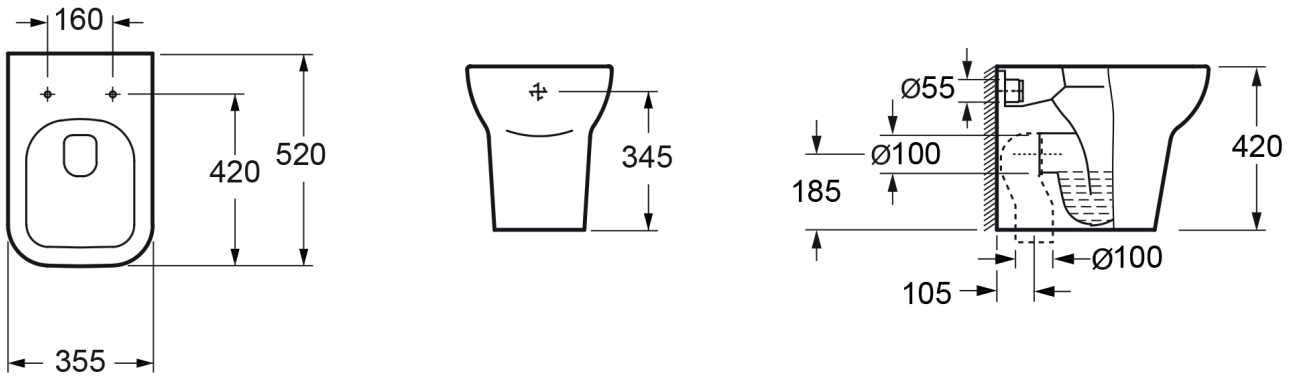

Kiso Round Standard Height Short Projection Back To Wall Pan INSKI012, INSKI004SLIM

Pan (INSKI012)