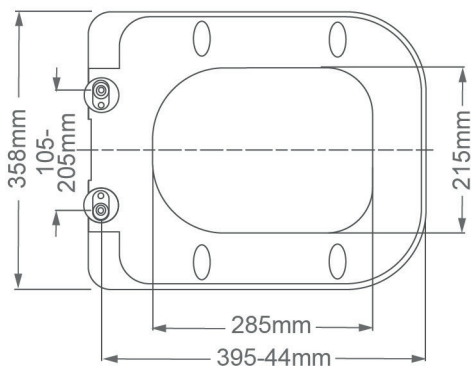

Kiso Round Quick Release, Soft Close, Seat + Cover INSEC004N

Specification

Finish	White
Dimensions	45(h) x 358(w) x 430(d) mm
Weight	2.8kg
Seat Hinge Material	Metal / Plastic
Antibacterial Protection	No
Seat Type	Wrap Over
UV Protection	Yes
Max Load Test	150kg
Seat Material	Duraplus