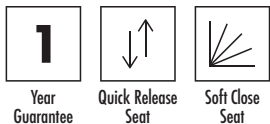

Key Features + Benefits

Certifications + Approvals

Imex Ceramics

15 Millbrook Industrial Estate, Sybron Way, Crowborough TN6 3DU. Technical Support – Tel: 01530 835598 Email: sales@imexceramic.co.uk

All information on the data sheet is correct at the time of publication. All measurements are approximate and subject to standard tolerances.