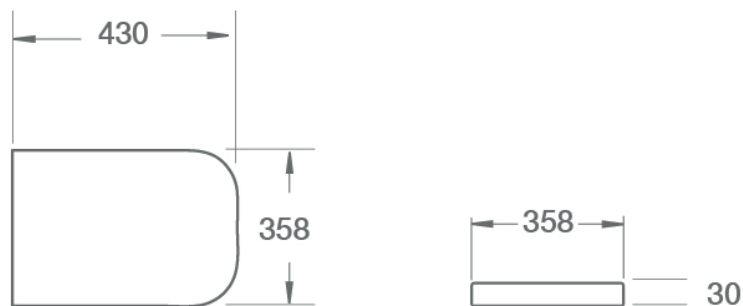

Kiso Round Standard Height Short Projection Open Back Close Coupled WC Suite INSEC001, INSNU002, INSKI004SLIM

Cistern Specification

Close Coupled Dual Flush Cistern
(INSNU002)

Finish	White
Dimensions	400(h) x 370(w) x 140(d) mm
Weight	13kg
Cistern Fitting Manufacturer	R&T
Lever	Push Button
Lever Position	Cistern Lid
Inlet Position (When looking at WC)	Right Hand

Pan Specification

Standard Height Short Projection Open Back
Close Coupled Pan
(INSEC001)

Finish	White
Dimensions	400(h) x 360(w) x 620(d) mm
Weight	22kg
Fixing Supplied	Yes
Fixing Exposed or Concealed	Concealed

Kiso Round Standard Height Short Projection Open Back Close Coupled WC Suite INSEC001, INSNU002, INSKI004SLIM

Pan (INSEC001) + Cistern (INSNU002)

Seat (INSKI004SLIM)

Kiso Round Standard Height Short Projection Open Back Close Coupled WC Suite INSEC001, INSNU002, INSKI004SLIM