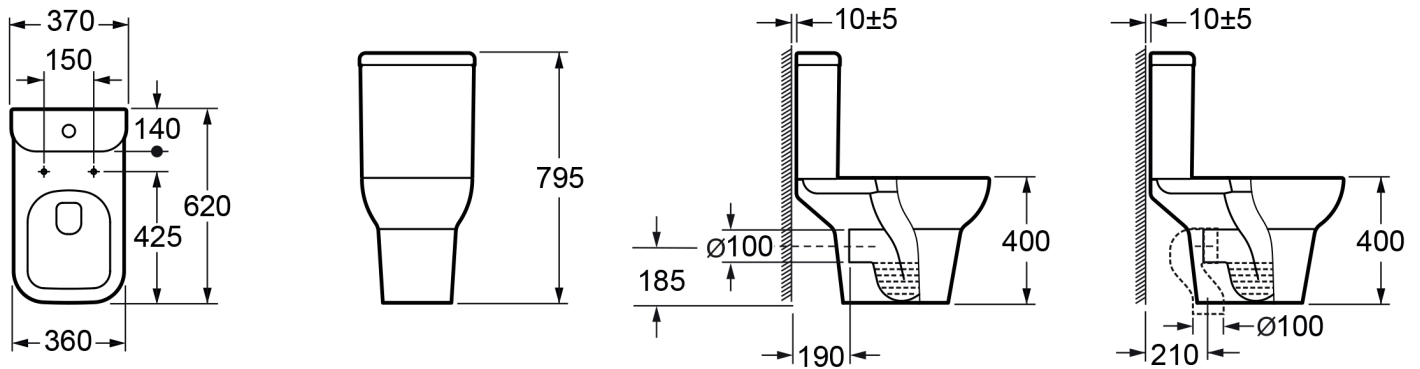

Kiso Round Standard Height Short Projection Open Back Close Coupled WC Suite INSEC001, INSNU002, INSKI004SLIM

Cistern Specification

Close Coupled Dual Flush Cistern
(INSNU002)

Finish	White
Dimensions	400(h) x 370(w) x 140(d) mm
Weight	13kg
Cistern Fitting Manufacturer	R&T
Lever	Push Button
Lever Position	Cistern Lid
Inlet Position (When looking at WC)	Right Hand

Pan Specification

Standard Height Short Projection Open Back
Close Coupled Pan
(INSEC001)

Finish	White
Dimensions	400(h) x 360(w) x 620(d) mm
Weight	22kg
Fixing Supplied	Yes
Fixing Exposed or Concealed	Concealed

Kiso Round Standard Height Short Projection Open Back Close Coupled WC Suite INSEC001, INSNU002, INSKI004SLIM

Pan (INSEC001) + Cistern (INSNU002)

Seat (INSKI004SLIM)

Kiso Round Standard Height Short Projection Open Back Close Coupled WC Suite INSEC001, INSNU002, INSKI004SLIM