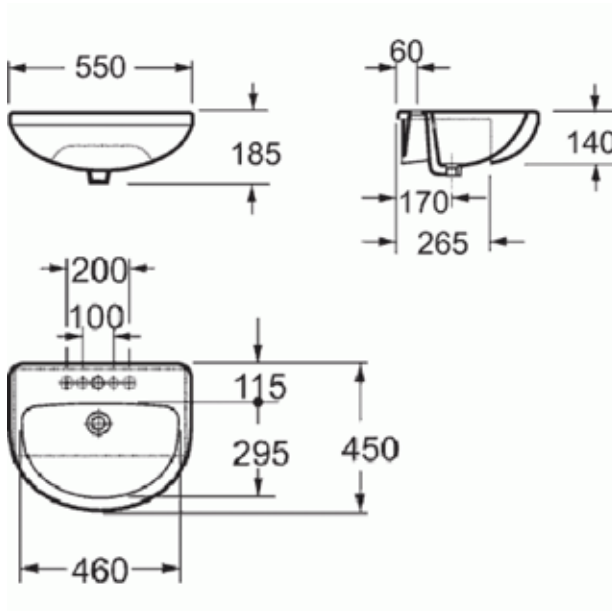

Kiso Round 550mm Semi Recessed Basin INSDE011

Specification

Finish	White
Dimensions	140(h) x 550(w) x 450(d) mm
Weight	13kg
Basin Material	Ceramic
Overflow	Yes
Chainstay Hole	No
Taphole Positioning	Centre
Tap	Not Included