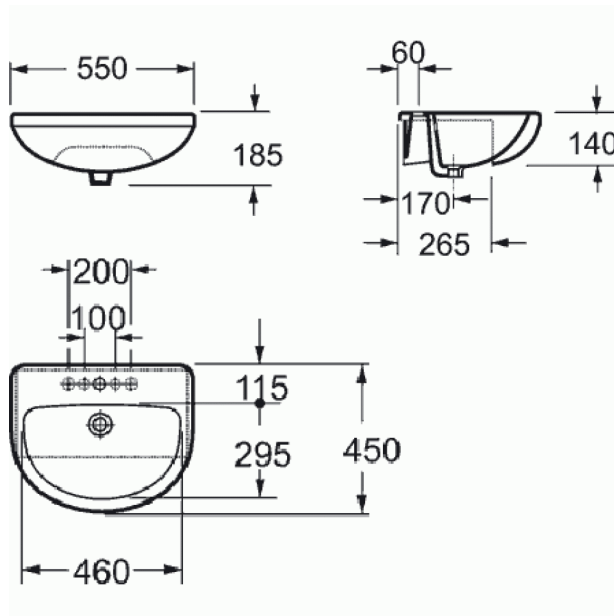

Kiso Round 560mm Semi Recessed Basin INSDE011

Specification

Finish	White
Dimensions	135(h) x 550(w) x 450(d) mm
Weight	13kg
Basin Material	Ceramic
Overflow	Yes
Chainstay Hole	No
Taphole Positioning	Centre
Tap	Not Included