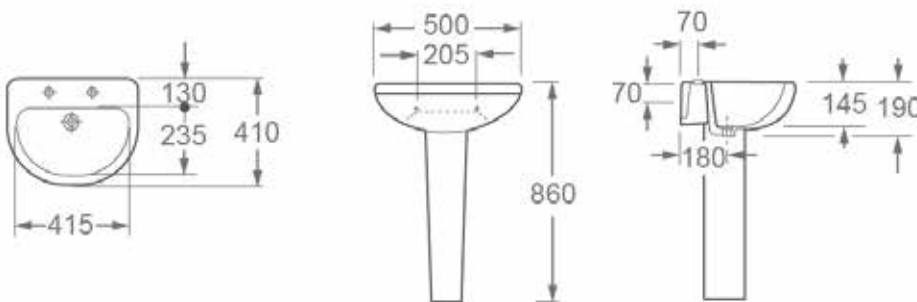

### Kiso Round 500mm Two Taphole Basin (Full Pedestal)

INSDE007A, INSDE009

#### Basin Specification

500mm Two Taphole Basin  
(INSDE007A)

|                     |                             |
|---------------------|-----------------------------|
| Finish              | White                       |
| Dimensions          | 145(h) x 500(w) x 410(d) mm |
| Weight              | 14.5kg                      |
| Basin Material      | Ceramic                     |
| Overflow            | Yes                         |
| Chainstay Hole      | No                          |
| Taphole Positioning | Equally off centre          |
| Tap                 | Not Included                |

#### Pedestal Specification

Full Pedestal  
(INSDE009)

|                   |                             |
|-------------------|-----------------------------|
| Finish            | White                       |
| Dimensions        | 690(h) x 160(w) x 170(d) mm |
| Weight            | 11kg                        |
| Pedestal Material | Ceramic                     |