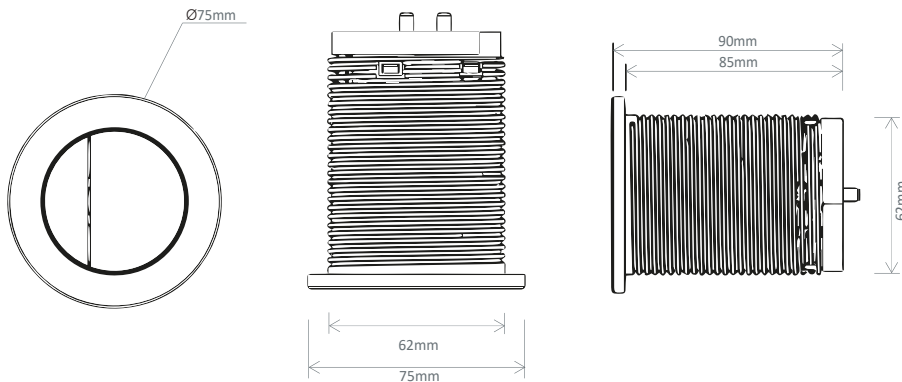

Key Features + Benefits

5

Years
Guarantee

Certifications + Approvals

Roper Rhodes

Brassmill Lane Trading Estate, Bath, BA1 3JF. Technical Support – Tel: 01225 303 900 Email: sales@roperrhodes.co.uk

All information on the data sheet is correct at the time of publication. All measurements are approximate and subject to standard tolerances.