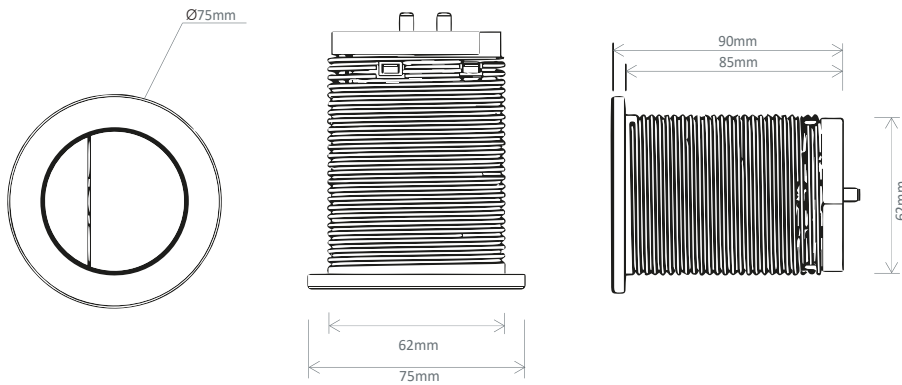

Key Features + Benefits

5

Years
Guarantee

Certifications + Approvals

Roper Rhodes

Brassmill Lane Trading Estate, Bath, BA1 3JF. Technical Support – Tel: 01225 303 900 Email: sales@roperrhodes.co.uk

All information on the data sheet is correct at the time of publication. All measurements are approximate and subject to standard tolerances.