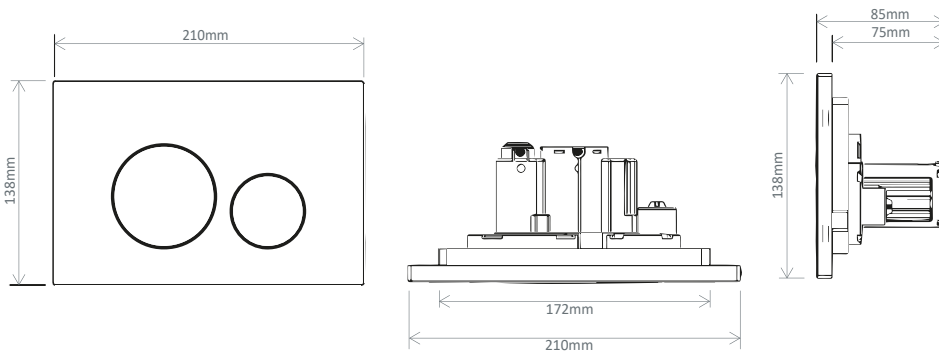

Key Features + Benefits

5

Years
Guarantee

Certifications + Approvals

Roper Rhodes

Brassmill Lane Trading Estate, Bath, BA1 3JF. Technical Support – Tel: 01225 303 900 Email: sales@roperrhodes.co.uk

All information on the data sheet is correct at the time of publication. All measurements are approximate and subject to standard tolerances.