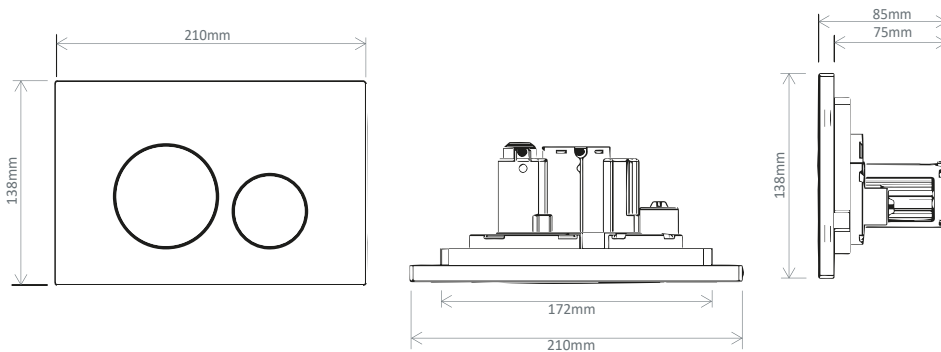

Key Features + Benefits

5

Years
Guarantee

Certifications + Approvals

Roper Rhodes

Brassmill Lane Trading Estate, Bath, BA1 3JF. Technical Support – Tel: 01225 303 900 Email: sales@roperrhodes.co.uk

All information on the data sheet is correct at the time of publication. All measurements are approximate and subject to standard tolerances.