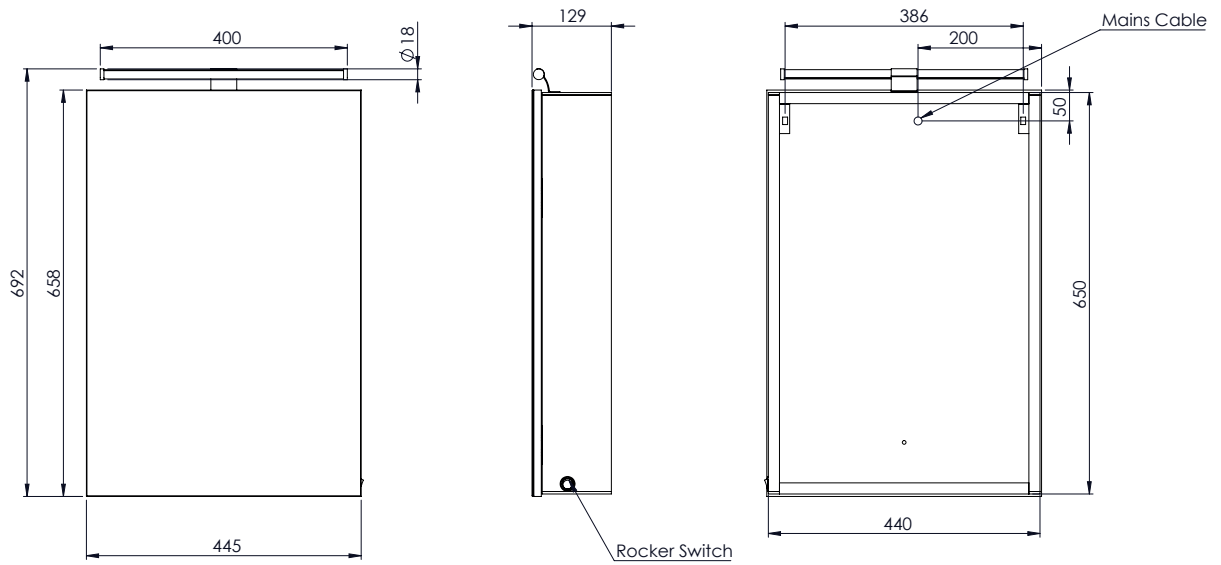

Kiso Aluminium Cabinet Single + Double Door

Single Door