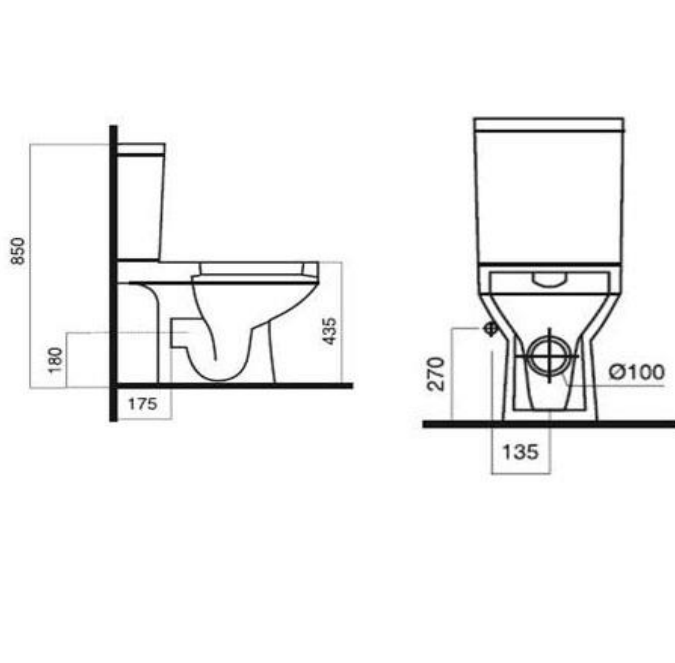

### Instinct INSNU002 Kiso Close Coupled WC Cistern 380x140x410mm

<b>Category:</b>	Toilets	<b>Weight</b>	13 KG	<b>Range</b>	Nuance / Kiso
<b>Guarantee:</b>	Sanitaryware		25 years	<b>Instinct Code</b>	INSNU002
	Cistern Fittings		3 years	<b>Colour:</b>	White
	Seats		1 year	<b>EAN CODE</b>	5060516861491

Dimensions are in Millimetres except thread sizes which are BSP imperial

#### Features:

Dual 6 and 3 litre flush fittings supplied as standard  
 Water saving 4 and 2½ litre economy flush capability  
 Includes WRAS approved fittings