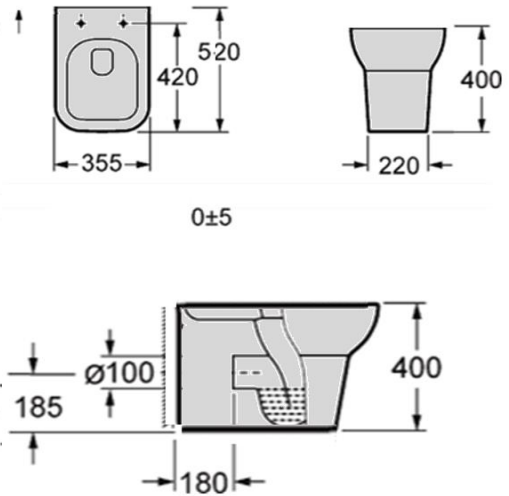

Product Code

INSKI012

INSTINCT INSKI012 Kiso Back To Wall Pan in White (520 x 355 x 400)

Category:	Toilets	Weight		Range	KISO
Guarantee:	Sanitaryware	25 Years		Instinct Code	INSKI012
	Cistern Fittings	3 Years		Colour:	White
	Seats	1 Year		EAN CODE	

Dimensions are in Millimetres except thread sizes which are BSP imperial

Features:

Easy to Clean Glaze
Includes Fittings

Approvals:

British Standard

CE Approval

YES

Approved