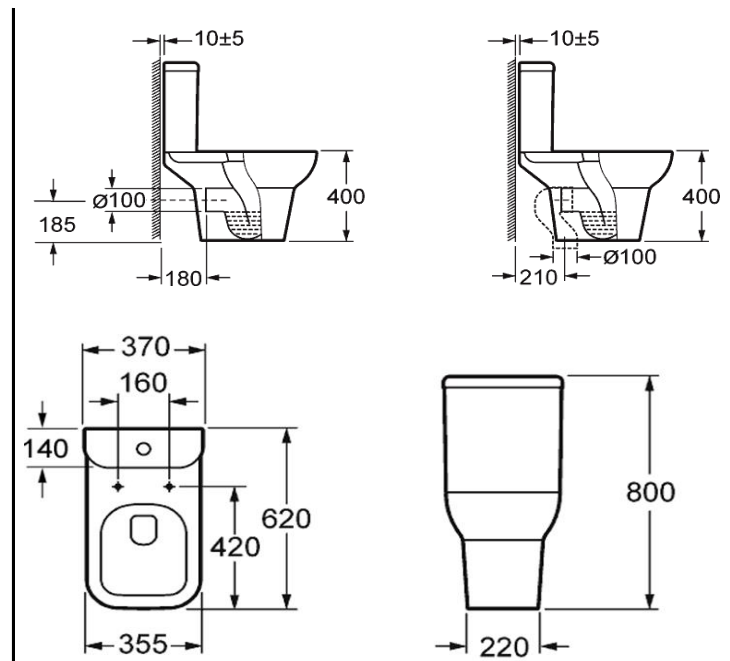

**Product Code**

INSEC001

Instinct INSEC001 Kiso Close Coupled WC Short Projection Pan 355x620x400mm

Category:	Toilets	Weight	28.5 KG	Range	Kiso
Guarantee:	Sanitaryware		25 years	Instinct Code	INSEC001
	Cistern Fittings		3 years	Colour:	White
	Seats		1 year	EAN CODE	5060516861415

Dimensions are in Millimetres except thread sizes which are BSP imperial