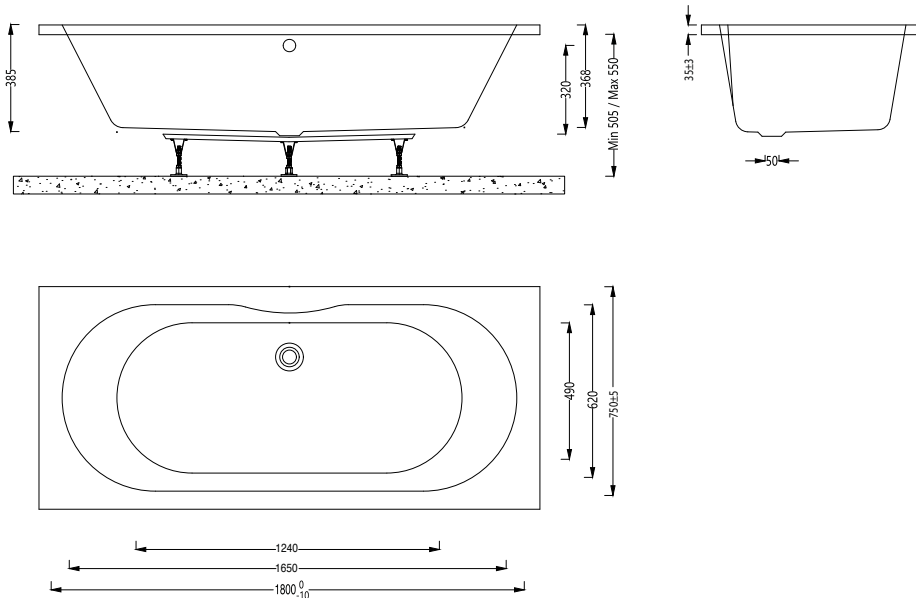

Key Features + Benefits

Certifications + Accreditations

Imex Ceramics

15 Millbrook Industrial Estate, Sybron Way, Crowborough TN6 3DU. Technical Support – Tel: 01530 835598 Email: sales@imexceramic.co.uk

All information on the data sheet is correct at the time of publication. All measurements are approximate and subject to standard tolerances.