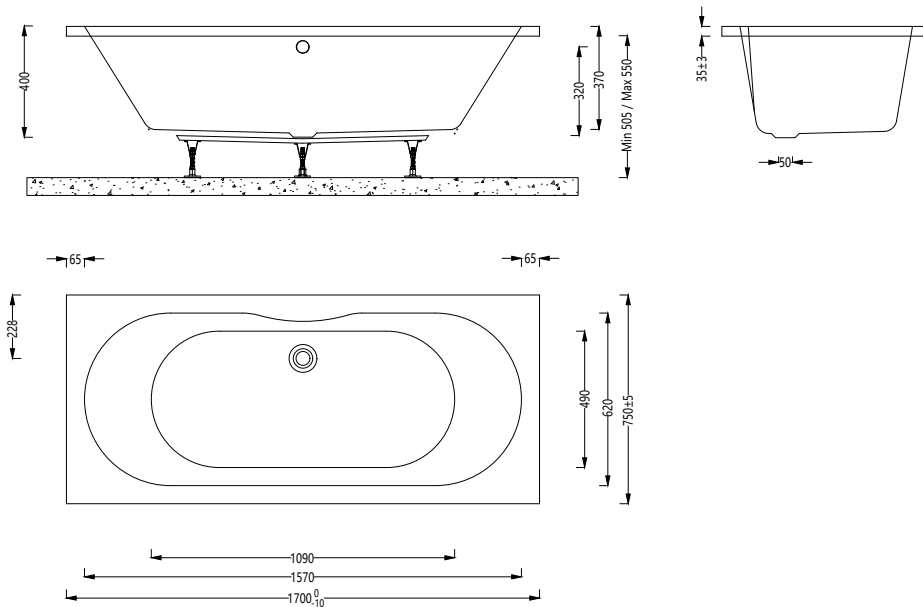

Key Features + Benefits

Certifications + Accreditations

Imex Ceramics

15 Millbrook Industrial Estate, Sybron Way, Crowborough TN6 3DU. Technical Support – Tel: 01530 835598 Email: sales@imexceramic.co.uk

All information on the data sheet is correct at the time of publication. All measurements are approximate and subject to standard tolerances.