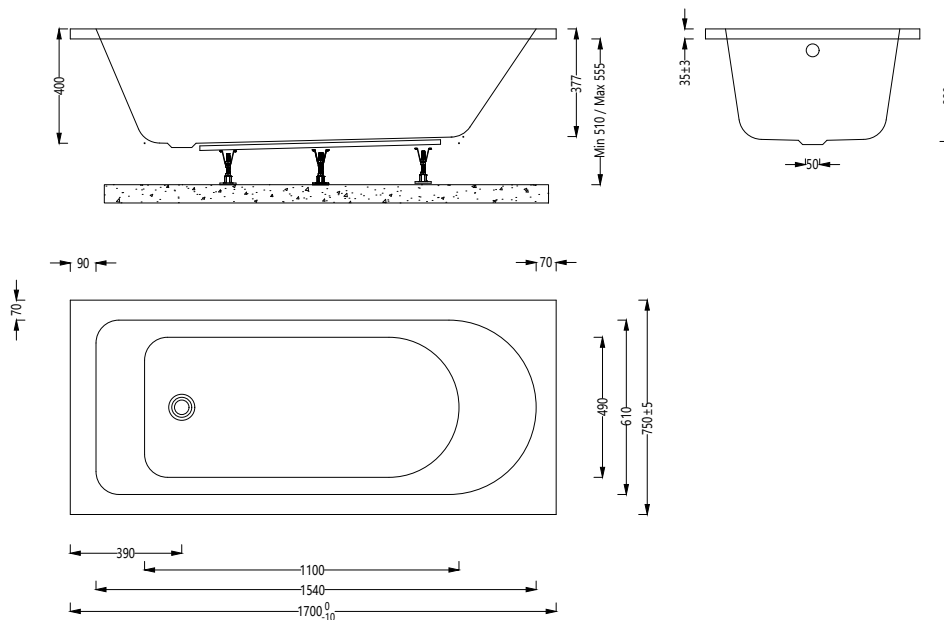

Key Features + Benefits

Certifications + Accreditations

Imex Ceramics

15 Millbrook Industrial Estate, Sybron Way, Crowborough TN6 3DU. Technical Support – Tel: 01530 835598 Email: sales@imexceramic.co.uk

All information on the data sheet is correct at the time of publication. All measurements are approximate and subject to standard tolerances.