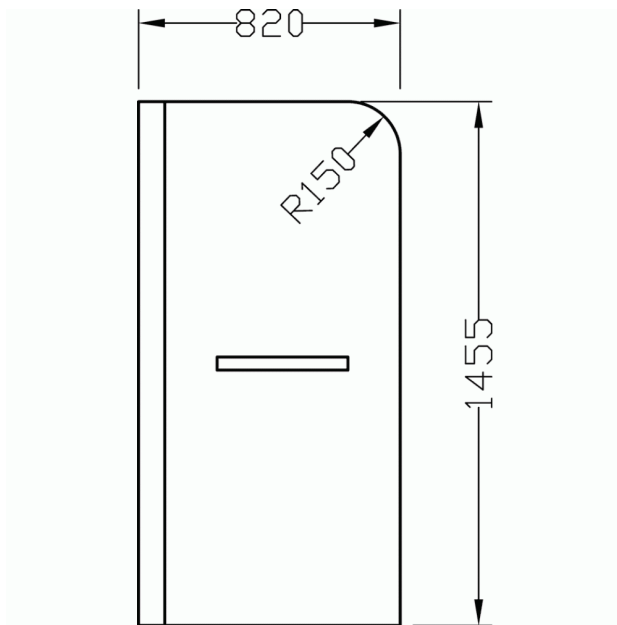

### Kirton 6mm Straight Bath Screen INSKIRO13

#### Specification

Finish	Glass/Chrome
Dimensions	1455(h) x 820(w) x 5(d) mm
Weight	17kg
Bath Type	Bath screen
Surface Material	Easy clean glass
Surface Material Thickness	6mm toughened safety glass