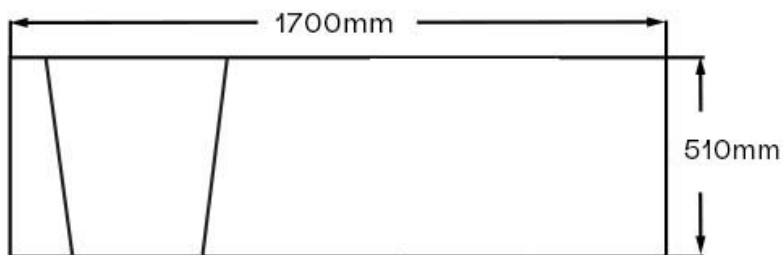

Kirton 1700 Left Hand Front Panel INSKIRO11

Specification

Finish	White
Dimensions	510(h) x 1700(w) x 40(d) mm
Weight	5.5kg
Bath Type	Bath panel
Surface Material	Acrylic
Surface Material Thickness	5mm

* 40mm depth