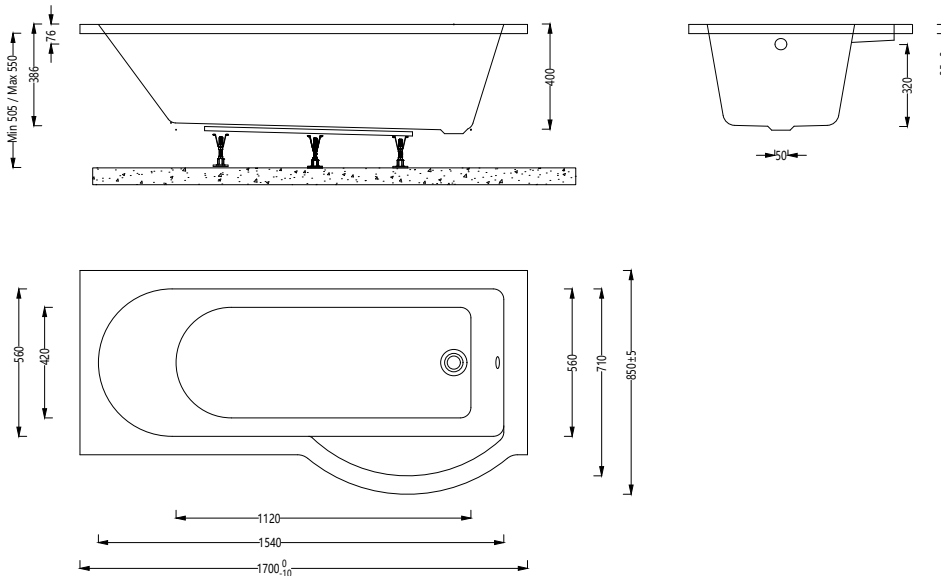

Kirton Instinct Premiercast Shower Bath 1700 (Right Hand) INSKIRO08

Specification

Finish	White
Dimensions	505-550(h) x 1700(w) x 850(d) mm
Weight	24.5kg
Bath Type	Standard shower bath
Tapholes	Can be drilled
Water Capacity	185 Litres
Legs Supplied	Yes
Leg Fixing Type	Bars with 5 adjustable feet
Legs Adjustable	Yes
Bath Surface Material	Acrylic
Bath Surface Material Thickness	5mm
Waste Supplied	No
Overflow Supplied	No
Overflow Height	320mm
Encapsulated Base Board	Yes
Base Board Material	Timber
Material Used to Cover Base Board	7 layers of resin and fiberglass bonding