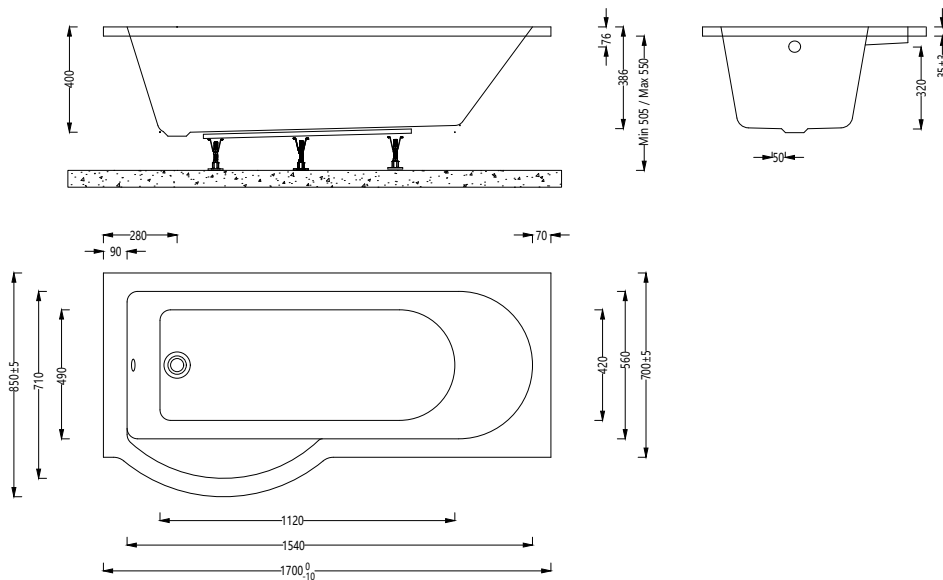

Key Features + Benefits

Certifications + Accreditations

Imex Ceramics

15 Millbrook Industrial Estate, Sybron Way, Crowborough TN6 3DU. Technical Support – Tel: 01530 835598 Email: sales@imexceramic.co.uk

All information on the data sheet is correct at the time of publication. All measurements are approximate and subject to standard tolerances.