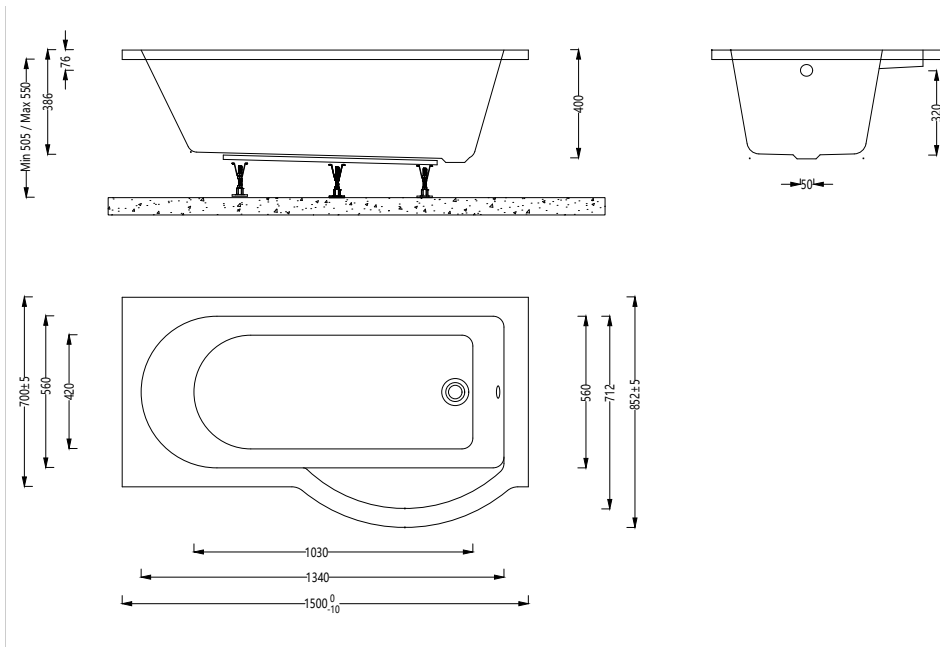

Key Features + Benefits

Imex Ceramics

15 Millbrook Industrial Estate, Sybron Way, Crowborough TN6 3DU. Technical Support – Tel: 01530 835598 Email: sales@imexceramic.co.uk

All information on the data sheet is correct at the time of publication. All measurements are approximate and subject to standard tolerances.

Certifications + Accreditations