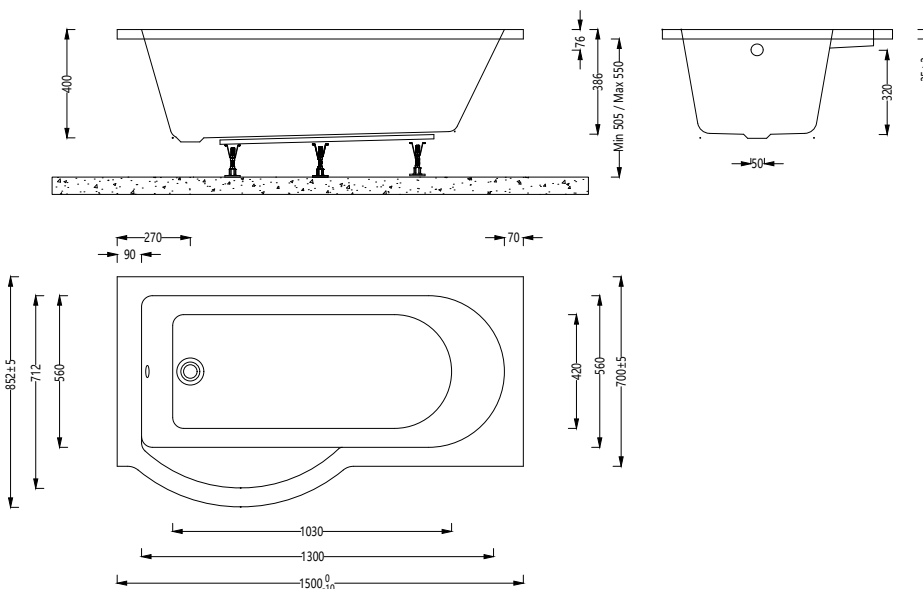

### Kirton Instinct Premiercast Shower Bath 1500 (Left Hand) INSKIRO05

#### Specification

Finish	White
Dimensions	505-550(h) x 1500(w) x 850(d) mm
Weight	22.5kg
Bath Type	Standard shower bath
Tapholes	Can be drilled
Water Capacity	165 Litres
Legs Supplied	Yes
Leg Fixing Type	Bars with 5 adjustable feet
Legs Adjustable	Yes
Bath Surface Material	Acrylic
Bath Surface Material Thickness	5mm
Waste Supplied	No
Overflow Supplied	No
Overflow Height	320mm
Encapsulated Base Board	Yes
Base Board Material	Timber
Material Used to Cover Base Board	7 layers of resin and fiberglass bonding