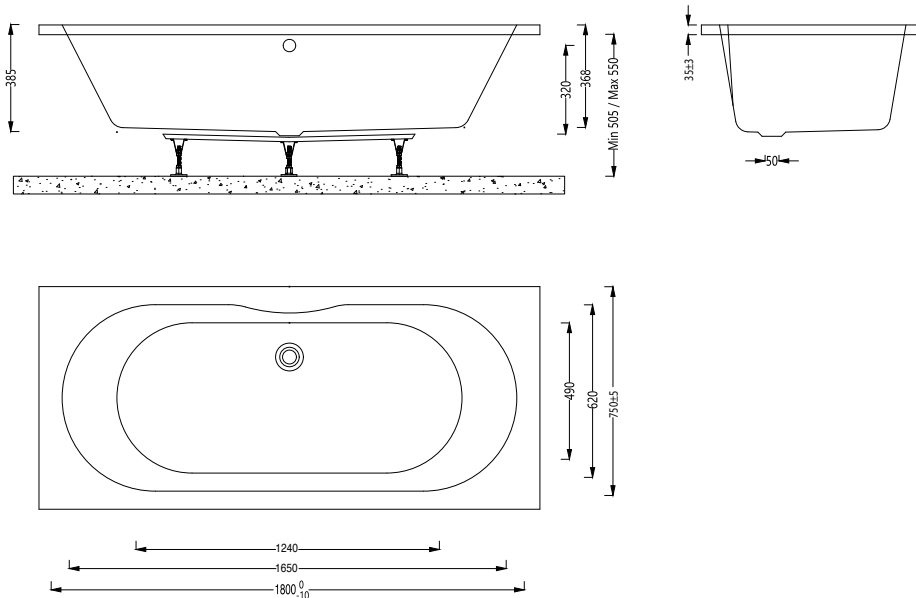

Kirton Instinct Premiercast Double Ended Bath INSKIR004

Specification

Finish	White
Dimensions	505-550(h) x 1800(w) x 800(d) mm
Weight	27kg
Bath Type	Standard double ended
Tapholes	Can be drilled
Water Capacity	190 Litres
Legs Supplied	Yes
Leg Fixing Type	Bars with 5 adjustable feet
Legs Adjustable	Yes
Bath Surface Material	Acrylic
Bath Surface Material Thickness	5mm
Waste Supplied	No
Overflow Supplied	No
Overflow Height	320mm
Encapsulated Base Board	Yes
Base Board Material	Timber
Material Used to Cover Base Board	7 layers of resin and fiberglass bonding