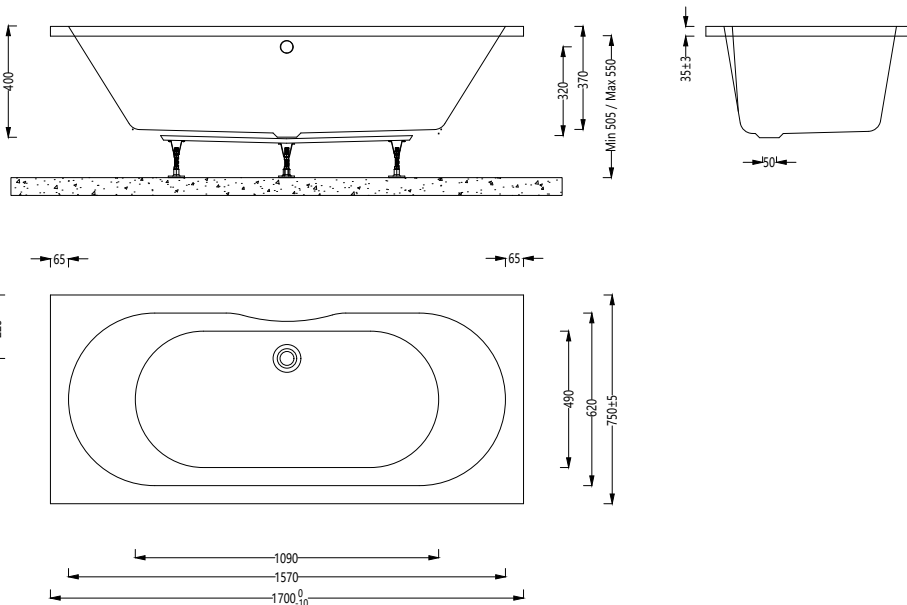

### Kirton Instinct Premiercast Double Ended Bath INSKIRO03

#### Specification

Finish	White
Dimensions	505-550(h) x 1700(w) x 750(d) mm
Weight	25kg
Bath Type	Standard double ended
Tapholes	Can be drilled
Water Capacity	175 Litres
Legs Supplied	Yes
Leg Fixing Type	Bars with 5 adjustable feet
Legs Adjustable	Yes
Bath Surface Material	Acrylic
Bath Surface Material Thickness	5mm
Waste Supplied	No
Overflow Supplied	No
Overflow Height	320mm
Encapsulated Base Board	Yes
Base Board Material	Timber
Material Used to Cover Base Board	7 layers of resin and fiberglass bonding