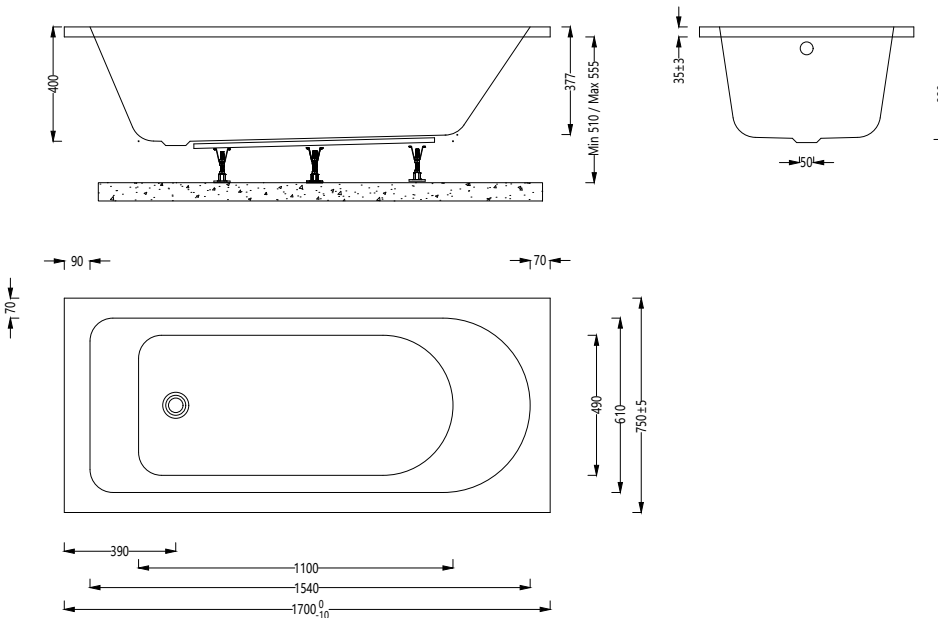

Kirton Instinct Premiercast Single Ended Bath INSKIR002

Specification

Finish	White
Dimensions	510-555(h) x 1700(w) x 750(d) mm
Weight	24kg
Bath Type	Standard single ended
Tapholes	Can be drilled
Water Capacity	190 Litres
Legs Supplied	Yes
Leg Fixing Type	Bars with 5 adjustable feet
Legs Adjustable	Yes
Bath Surface Material	Acrylic
Bath Surface Material Thickness	5mm
Waste Supplied	No
Overflow Supplied	No
Overflow Height	320mm
Encapsulated Base Board	Yes
Base Board Material	Timber
Material Used to Cover Base Board	7 layers of resin and fiberglass bonding